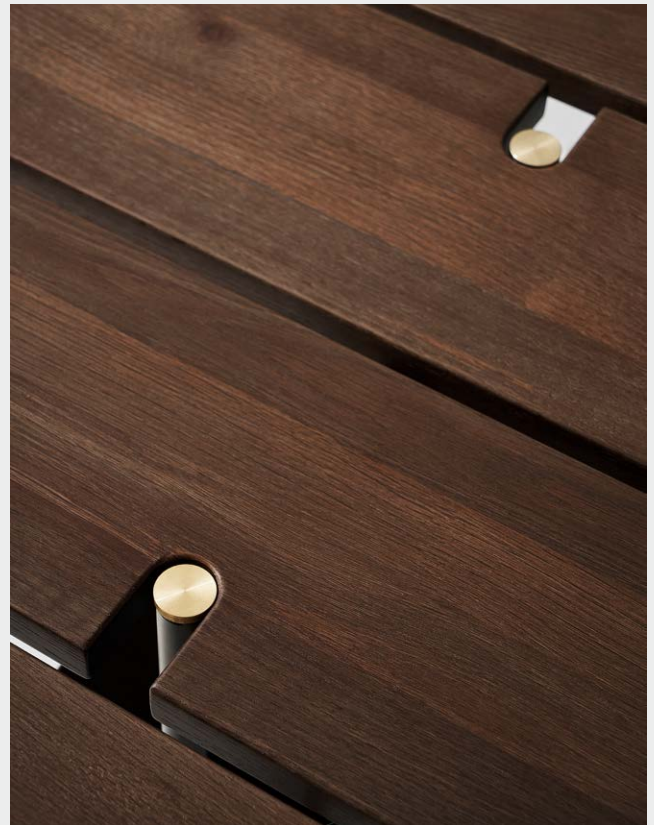

STACKING DROP LEAF TABLE

M234-DL-L

DISTRICT EIGHT

The Stacking Drop Leaf Table is a versatile oak piece designed to quickly transform from a dining table into either a desk, console or a standing shelf by folding down one or both side leaves. By stacking two of our medium benches you have the potential of a whole dining set that conveniently stores against a wall. Crafted from oak, blackened steel and highlighted with brass details.

Oak top / Blackened steel legs / Brass

STACKING DROP LEAF TABLE

DISTRICT EIGHT

M234-DL-L

DIMENSION (cm)

PACKAGING INFO

STACKING DROP LEAF TABLE
M234-DL-L

L220 W40-88 H75