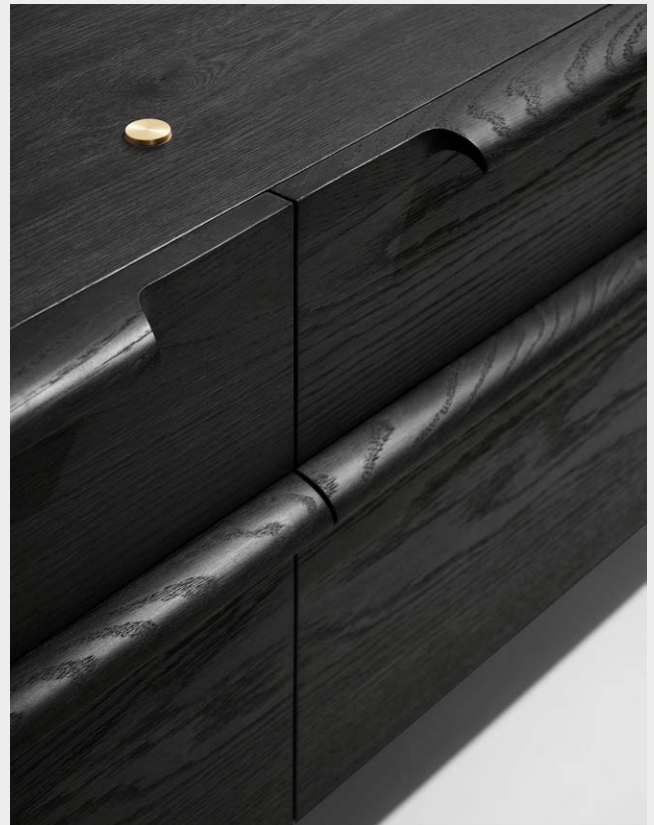

## STACKING HIGH CABINET - MEDIUM

NU-M3006-H-M

The Stacking High Cabinet is crafted in sturdy oak and designed with a contemporary flair. The two heights and two lengths respond to various storage needs, but also create sophisticated layout options when stacked.

## DISTRICT EIGHT

Oak / Blackened steel legs / Brass

## STACKING HIGH CABINET - LARGE

NU-M3006-H-L

The Stacking High Cabinet is crafted in sturdy oak and designed with a contemporary flair. The two heights and two lengths respond to various storage needs, but also create sophisticated layout options when stacked.

DISTRICT EIGHT

Oak / Blackened steel legs / Brass