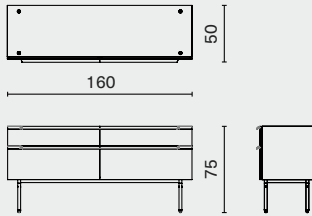

## DIMENSION (cm)

## PACKAGING INFO

STACKING HIGH CABINET  
NU-M3006-H-M

MEDIUM  
L160 W50 H75

Complete

L173 W66 H70cm / Gross 84kg / CBM 0.88

STACKING HIGH CABINET  
NU-M3006-H-L

LARGE  
L298 W50 H75

Complete

L312 W66 H70cm / Gross 144kg / CBM 1.59