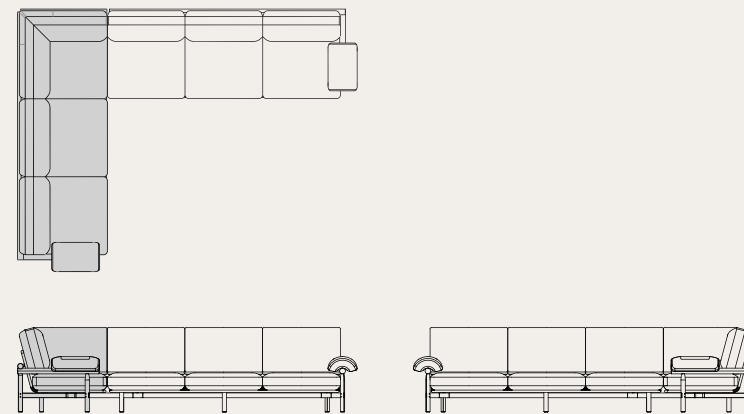

STILT SOFA SYSTEM

Soft, spacious, and instantly inviting, the Stilt sofa is a modular system that can be easily adapted to settings of any style and varied sizes. With balanced proportions between its extensive, streamlined platform and the padded, enriching cushions on top, the sofa essentially encapsulates the European sense of modern design, while also adding a touch of authentic Asian influence, as seen through its wood-based frame and additional smaller cushions for the armrests.

Oak frame / Steel structure /
Upholstered platform & cushion

DIMENSIONS (cm)

Recommended composition

Set A L334 W94 H84 SH41

Set B L254 W162 H84 SH41

Set C L334 W162 H84 SH41

Set D L261 W261 H84 SH41

Set E L341 W261 H84 SH41

Set F L341 W341 H84 SH41

DIMENSIONS (cm)

Sofa module without corner

Daybed with left arm

M2017-LCH

L162 W86 H84 SH41

/ right arm

M2017-RCH