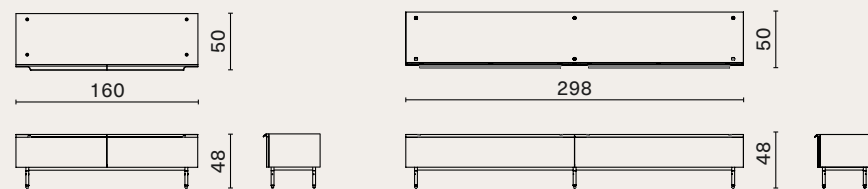

Stacking mid cabinet large
NU-M3006-M-L

STACKING CABINET

p.103 - 112 Oak / Blackened steel legs / Brass

Stacking mid cabinet medium
NU-M3006-M-M