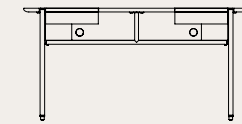

Tempered glass top / Oak & Cast aluminium legs

Smoke oak
Blackened steel
Brass details

Smoke oak
Blackened steel
Brass details

Desk

DIMENSIONS (cm)

Stacking desk

small

M1008-D-S

L150 W65 H75

Stacking desk

medium

M1008-D-M

L165 W75 H75

STACKING DINING TABLE

Engineered from the diligent construction of the Stacking Collection, the Stacking Dining Table embodies the collection's distinct versatile functions. With linear and symmetrical design, it is fitting with the Stacking Benches and a great selection of chairs in respect to the purposes of space. It is crafted from oak, blackened steel and highlighted with brass details.