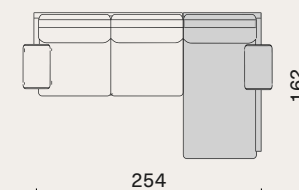

STYLE INDEX

The drawings refer to the compositions as shown in the pictures.

Metric unit: cm

For further information on availability on sizes, we kindly ask you to get in touch with our stores.

SOFAS / CHAISES

DISTRIKT CHAISE p.191 - 194

Oak frame / Upholstered cushions / Blackened steel legs / Brass

STILT SOFA p.39 - 42

Oak frame / Steel structure / Upholstered platform & cushion

STILT DAYBED p.49

Able to attach with sofa system as module

Oak frame / Steel structure / Upholstered platform & cushion

STILT SOFA SYSTEM

p.43 - 52

Oak frame / Steel structure / Upholstered platform & cushion

Sofa Set D.1