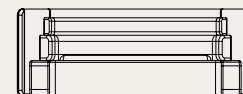

DIMENSIONS (cm)

Step bed	Queen Standard	Step bed / with bench	Queen Standard
M3004	L239 W260 H100 (Overall Dimension)	M3004-B	L264 W260 H100 (Overall Dimension)