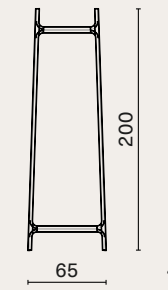

ACCESSORIES

**FLOOR
MIRROR** p.233
- 234

Oak frame

Floor mirror
M211-F

**HALF CIRCLE
/ HALLWAY
MIRROR** p.237
- 238

Oak frame