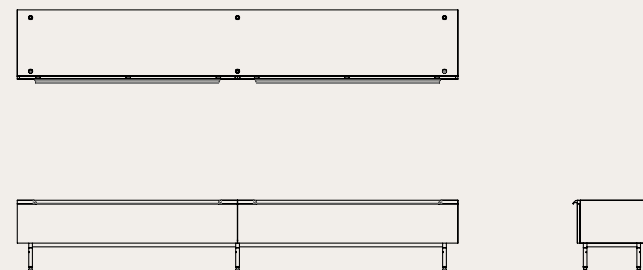

Brass cap
M234-A

DIMENSIONS (cm)

Stacking mid cabinet medium
 NU-M3006-M-M L160 W50 H48

Stacking mid cabinet large
 NU-M3006-M-L L298 W50 H48

Stacking high cabinet medium
 NU-M3006-H-M L160 W50 H75

Stacking high cabinet large
 NU-M3006-H-L L298 W50 H75