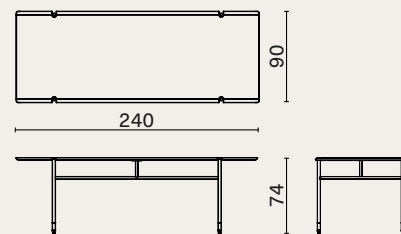

Stacking dining table large
M1008-L