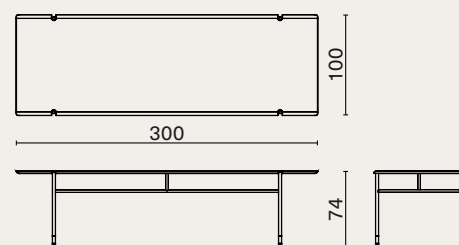

Stacking dining table extra large
M1008-XL

**STACKING
DROPLEAF TABLE**

p.89
Oak top / Blackened steel legs / Brass

The *Stacking Drop Leaf Table* is a versatile oak piece designed to quickly transform from a dining table into either a desk, console or a standing shelf by folding down one or both side leaves.