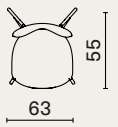

Dragonfly dining chair
M2012