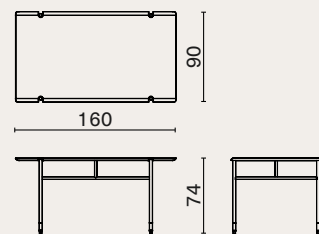

**STACKING
DINING TABLE**

p.85
Oak top / Blackened steel legs / Brass

Stacking dining table small
M1008-S