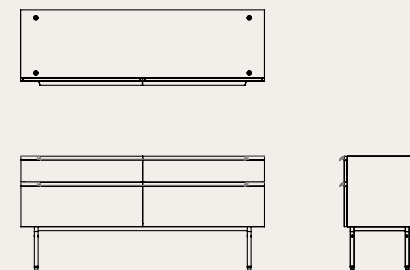

Brass cap
M234-A

DIMENSIONS (cm)

Stacking mid cabinet medium
 NU-M3006-M-M L160 W50 H48

Stacking mid cabinet large
 NU-M3006-M-L L298 W50 H48

Stacking high cabinet medium
 NU-M3006-H-M L160 W50 H75

Stacking high cabinet large
 NU-M3006-H-L L298 W50 H75