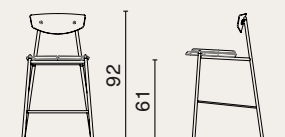

Kink counter chair
M257