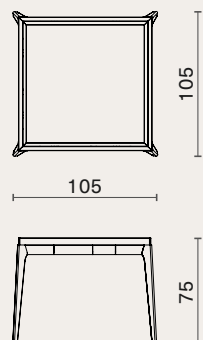

Mahjong / Card games table
M4005