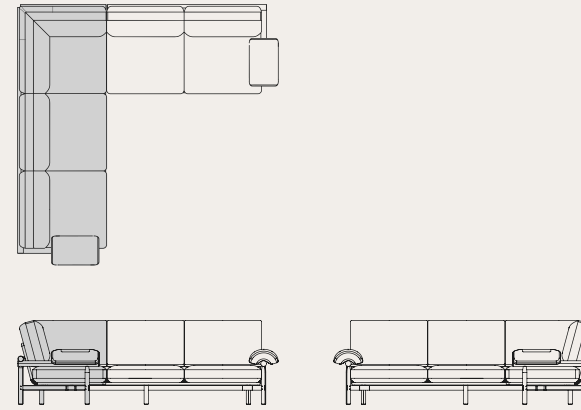

STILT SOFA SYSTEM

Soft, spacious, and instantly inviting, the Stilt sofa is a modular system that can be easily adapted to settings of any style and varied sizes. With balanced proportions between its extensive, streamlined platform and the padded, enriching cushions on top, the sofa essentially encapsulates the European sense of modern design, while also adding a touch of authentic Asian influence, as seen through its wood-based frame and additional smaller cushions for the armrests.

Oak frame / Steel structure /
Upholstered platform & cushion

DIMENSIONS (cm)

Recommended composition

Set A L334 W94 H84 SH41

Set B L254 W162 H84 SH41

Set C L334 W162 H84 SH41

Set D L261 W261 H84 SH41

Set E L341 W261 H84 SH41

Set F L341 W341 H84 SH41

DIMENSIONS (cm)

Sofa module without corner

Daybed with left arm

M2017-LCH

L162 W86 H84 SH41

/ right arm

M2017-RCH