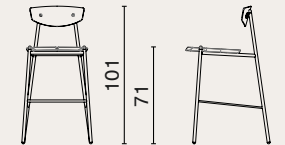

Kink bar chair
M256