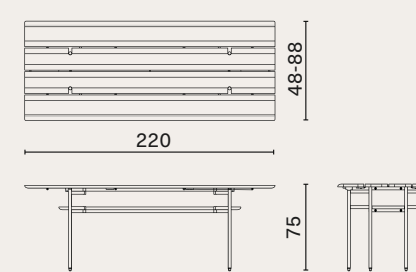

Stacking drop leaf table
M234-DL-L