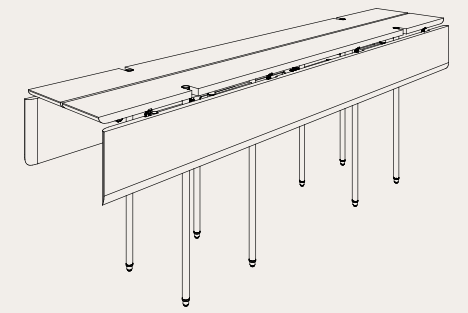

M1008-L

L240 W90 H74

M1008-XL

L300 W100 H74

STACKING DROP LEAF TABLE

The Stacking Drop Leaf Table is a versatile oak piece designed to quickly transform from a dining table into either a desk, console or a standing shelf by folding down one or both side leaves. By stacking two of our medium benches you have the potential of a whole dining set that conveniently stores against a wall. Crafted from oak, blackened steel and highlighted with brass details.

Oak top / Blackened steel legs / Brass

Smoked oak
Blackened steel
Brass details

Both
leaves
folded

One leaf
folded

Full

DIMENSIONS (cm)

Stacking drop leaf table

M234-DL-L

L220 W48-88 H75

Charred black oak
Blackened steel
Brass details

STACKING

Drop leaf tables

STACKING BENCH

MEDIUM

Designed to effortlessly move from seating to shelving this unique stacking bench create distinct storage options. Crafted from oak, blackened steel and highlighted with brass details.