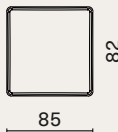

Distrikt ottoman
M159-O