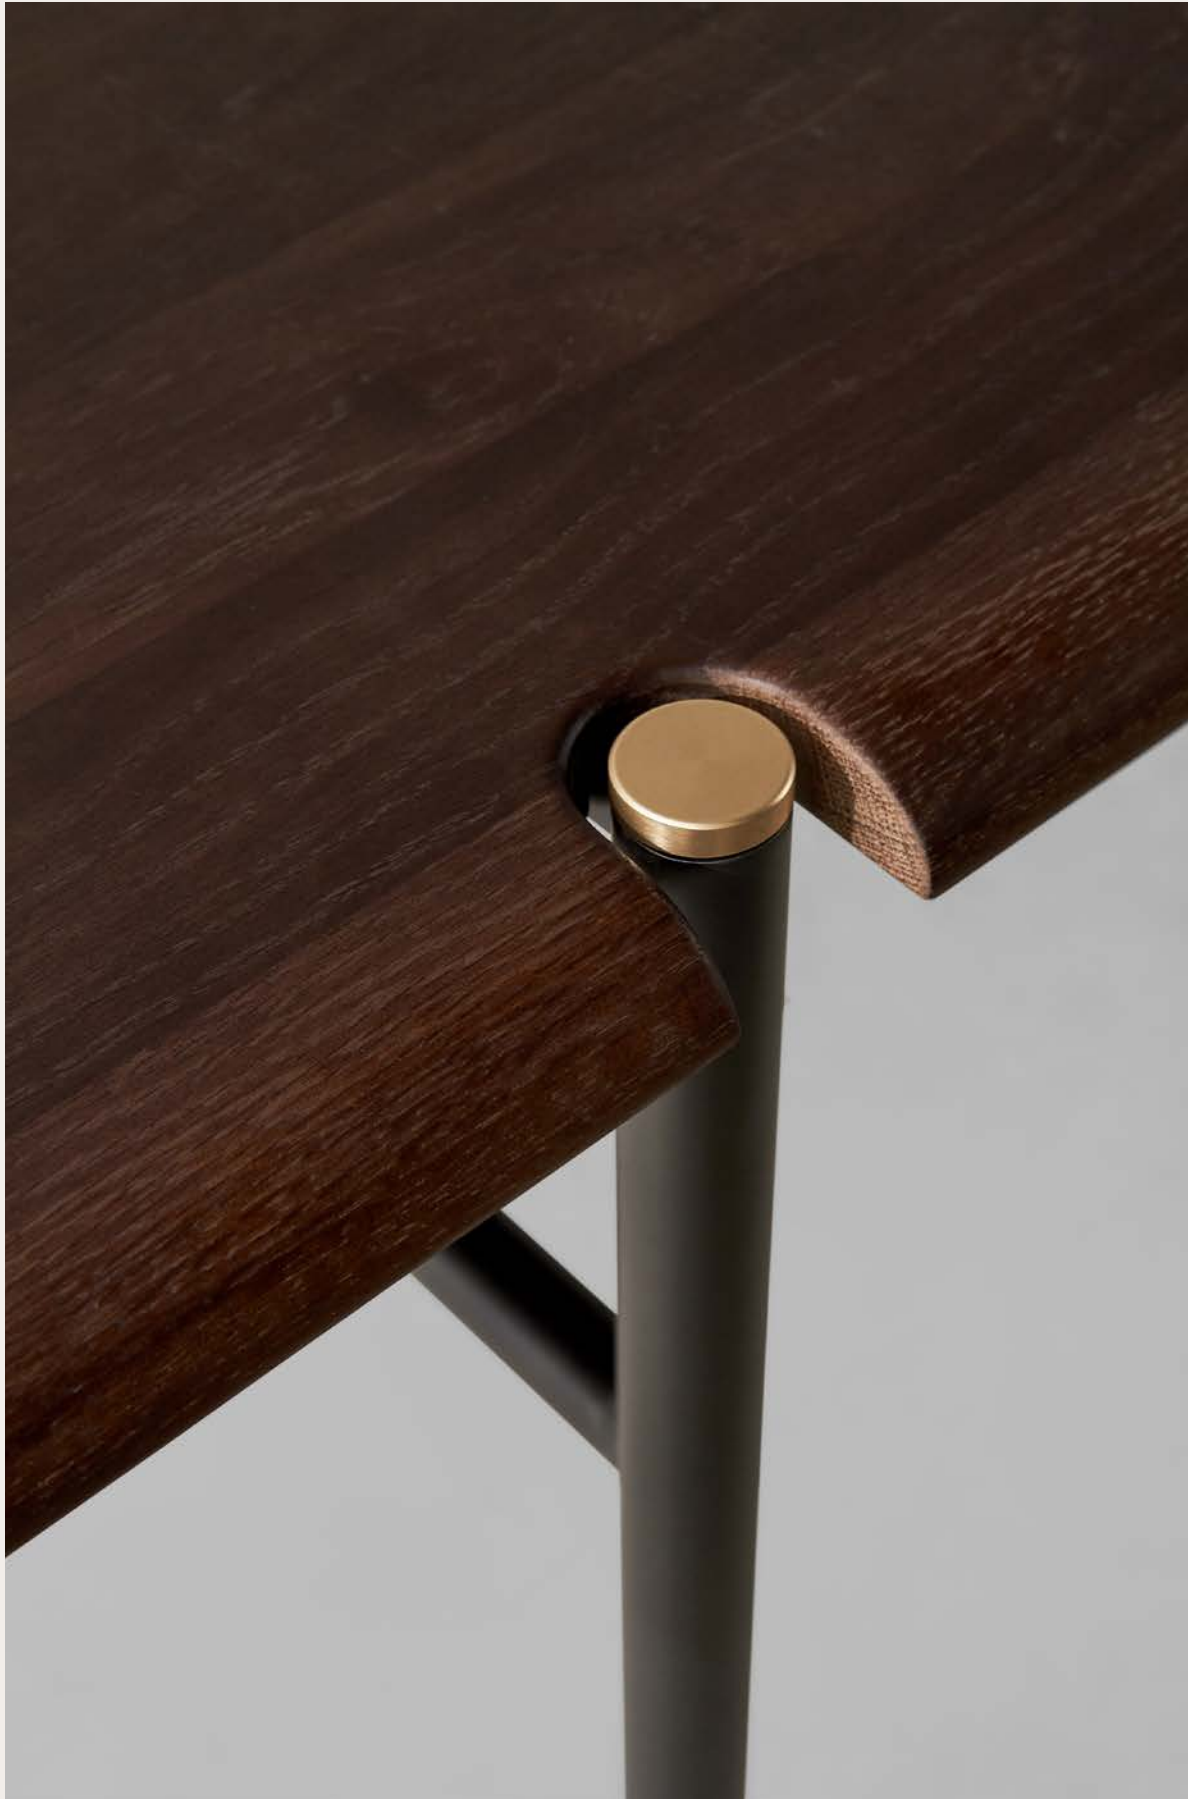

DIMENSIONS (cm)

Stacking dining table

M1008-S

L160 W90 H74

M1008-M

L200 W90 H74

M1008-L

L240 W90 H74

M1008-XL

L300 W100 H74