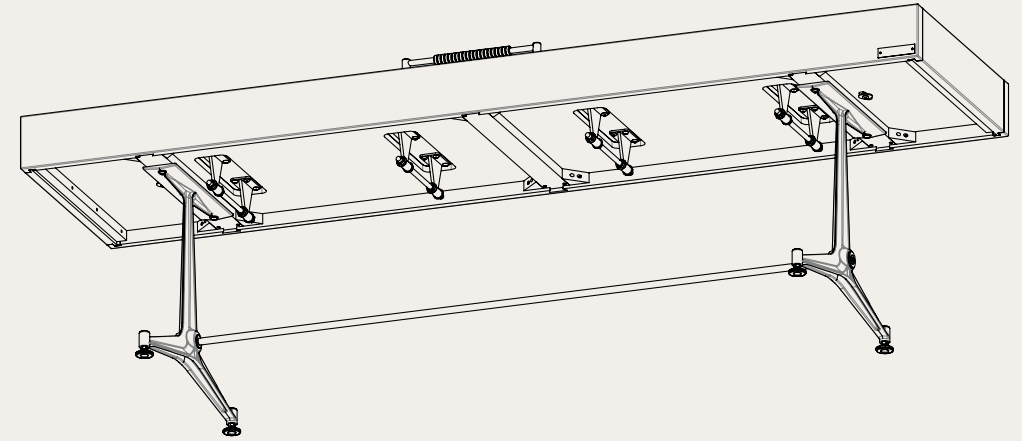

SHUFFLEBOARD TABLE

Our Shuffleboard Table is built from Oak, with a hand stitched leather landing surface and a game board of laminated oak that is finished with a high durability lacquer. The solid cast iron base features adjustable feet for level play.

Oak & Leather top / Oak frame
/ Cast iron base

Ebonized oak
Zion storm leather

Games

SHUFFLEBOARD TABLE

BOTTOM VIEW

STEP 1: Loosen nut B (or A) all the way on both sides
STEP 2: Tighten nut A (or B) (slowly) - a couple of turns
 on each side for a uniform effect

Allow time (days) for the board to adjust
 Repeat the process until you have a concave
 (or convex) play surface

DIMENSIONS (cm)

Shuffleboard table large
 M4001-L L396 W74 H80

Shuffleboard table small
 M4001-S L275 W74 H80