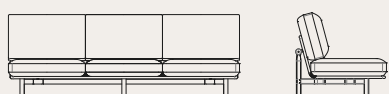

STILT SOFA

Soft, spacious, and instantly inviting, the Stilt sofa is a modular system that can be easily adapted to settings of any style and varied sizes. With balanced proportions between its extensive, streamlined platform and the padded, enriching cushions on top, the sofa essentially encapsulates the European sense of modern design, while also adding a touch of authentic Asian influence, as seen through its wood-based frame and additional smaller cushions for the armrests.

STILT SOFA SYSTEM

Soft, spacious, and instantly inviting, the Stilt sofa is a modular system that can be easily adapted to settings of any style and varied sizes. With balanced proportions between its extensive, streamlined platform and the padded, enriching cushions on top, the sofa essentially encapsulates the European sense of modern design, while also adding a touch of authentic Asian influence, as seen through its wood-based frame and additional smaller cushions for the armrests.

L247 W94 H84 SH41

M2016-S2-RA

L167 W94 H84 SH41

Sofa 3-seater without arms

M2016-S3-NA

L241 W94 H84 SH41

Sofa 2-seater without arms

M2016-S2-NA