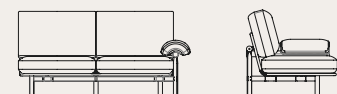

M2016-S2-RA

L167 W94 H84 SH41