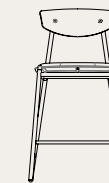

(Upholstered seat top /) Oak seat base & backrest/ Blackened steel frame/ Brass

DIMENSIONS (cm)

Kink counter chair

M257

L61 W52 H92 SH61

Kink counter chair

M257-

with seat cushion