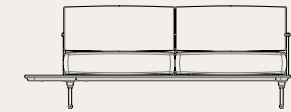

Ebonized oak
Gema caviar

Chaises