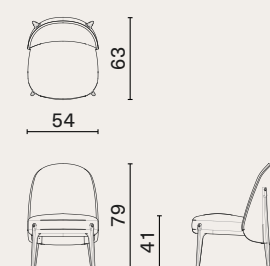

**AMES
DINING CHAIR**

p.57
- 58

Oak legs / Upholstery / Brass

Ames low dining chair
M2015-L-