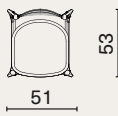

Assembly dining chair
M2011-