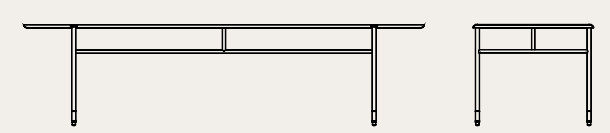

L150 W65 H75

Stacking desk

medium

M1008-D-M

L165 W75 H75

STACKING DINING TABLE

Engineered from the diligent construction of the Stacking Collection, the Stacking Dining Table embodies the collection's distinct versatile functions. With linear and symmetrical design, it is fitting with the Stacking Benches and a great selection of chairs in respect to the purposes of space. It is crafted from oak, blackened steel and highlighted with brass details.

Oak top / Blackened steel legs / Brass

Smoked oak
Blackened steel
Brass details

DIMENSIONS (cm)

Stacking dining table

M1008-S

L160 W90 H74

M1008-M

L200 W90 H74

M1008-L

L240 W90 H74

M1008-XL

L300 W100 H74

STACKING DROP LEAF TABLE

The Stacking Drop Leaf Table is a versatile oak piece designed to quickly transform from a dining table into either a desk, console or a standing shelf by folding down one or both side leaves. By stacking two of our medium benches you have the potential of a whole dining set that conveniently stores against a wall. Crafted from oak, blackened steel and highlighted with brass details.