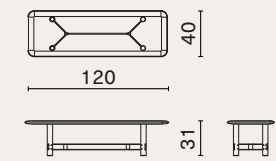

Stilt rectangular table small
M1007-R-S