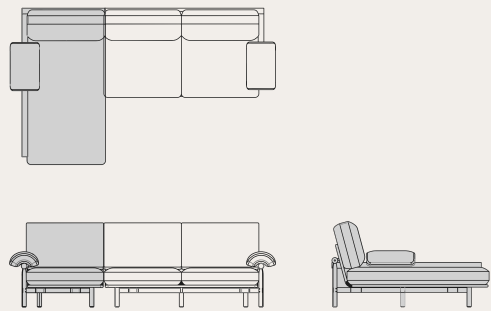

STILT SOFA SYSTEM

Soft, spacious, and instantly inviting, the Stilt sofa is a modular system that can be easily adapted to settings of any style and varied sizes. With balanced proportions between its extensive, streamlined platform and the padded, enriching cushions on top, the sofa essentially encapsulates the European sense of modern design, while also adding a touch of authentic Asian influence, as seen through its wood-based frame and additional smaller cushions for the armrests.

Oak frame / Steel structure /
Upholstered platform & cushion

DIMENSIONS (cm)

Recommended composition

Set A L334 W94 H84 SH41

Set B L254 W162 H84 SH41

Set C L334 W162 H84 SH41

Set D L261 W261 H84 SH41

Set E L341 W261 H84 SH41

Set F L341 W341 H84 SH41

DIMENSIONS (cm)

Sofa module without corner

Daybed with left arm

M2017-LCH

L162 W86 H84 SH41

/ right arm

M2017-RCH