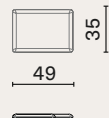

Cushion medium
M234-C-