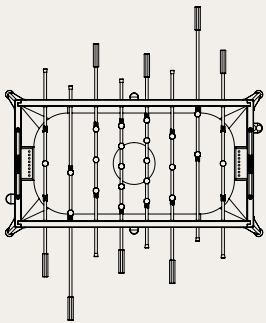

DIMENSIONS (cm)

Foosball table

M4002

L154 W87.5 - 190 H95