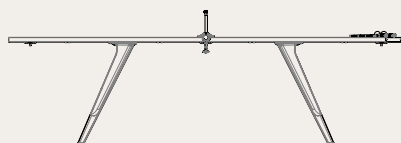

DIMENSIONS (cm)

Ping Pong table

M251 L274 W152 H75