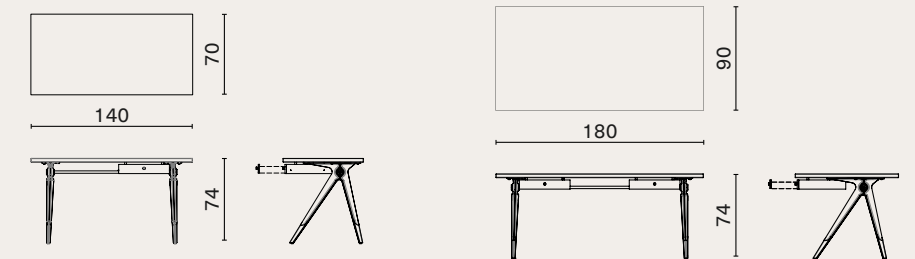

**COMPASS
DESK**

p.227
- 228

Oak top and drawers / Cast iron base / Brass

Compass desk single drawer
M193-S

Compass desk double drawers
M193-L

Oak top / Cast iron base / Brass