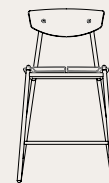

DIMENSIONS (cm)

Kink counter chair

M257

L61 W52 H92 SH61