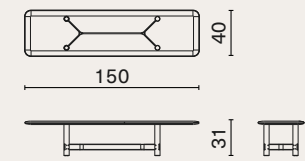

Stilt rectangular table large
M1007-R-L