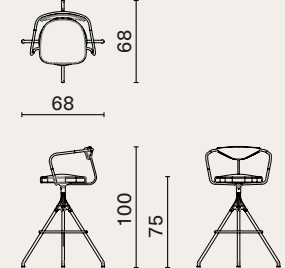

Akron low stool
M215

Akron counter stool
M215-C

**AKRON
COUNTER
/ BAR CHAIR**

p.213
- 214

Height is adjustable

Akron counter chair
M215-C-B

Akron bar chair
M216

**AMES
DINING CHAIR**