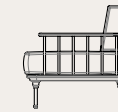

Ebonized oak
Gema caviar

Chaises