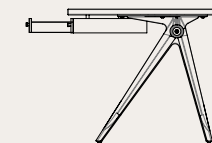

DIMENSIONS (cm)

Compass desk double drawers

M193-L L180 W90 H74

COMPASS BISTRO TABLE

CIRCULAR

Inspired by original industrial design, the Compass Bistro Table has been created as a contemporary interpretation. The base and post are made of Blackened steel, featuring brass and a hand-welded collar. Finished with oak top.