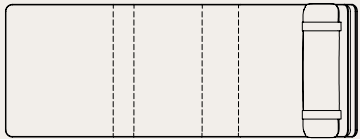

Oak frame / Steel structure /
Upholstered platform & cushion

Ebonized oak
Antique nickel
Omari ink black
Solar Seaweed

DIMENSIONS (cm)

Stilt chaise lounges

M2016-CH

L162 W61 H90

STILT COFFEE TABLES

The Stilt table is structurally refined yet also accentuated by the pleasing charms of its materials. Minimal in form, it in turns offers versatile use through a wide range of configurations including high and low versions, with different sized tops in round, square, or rectangle.