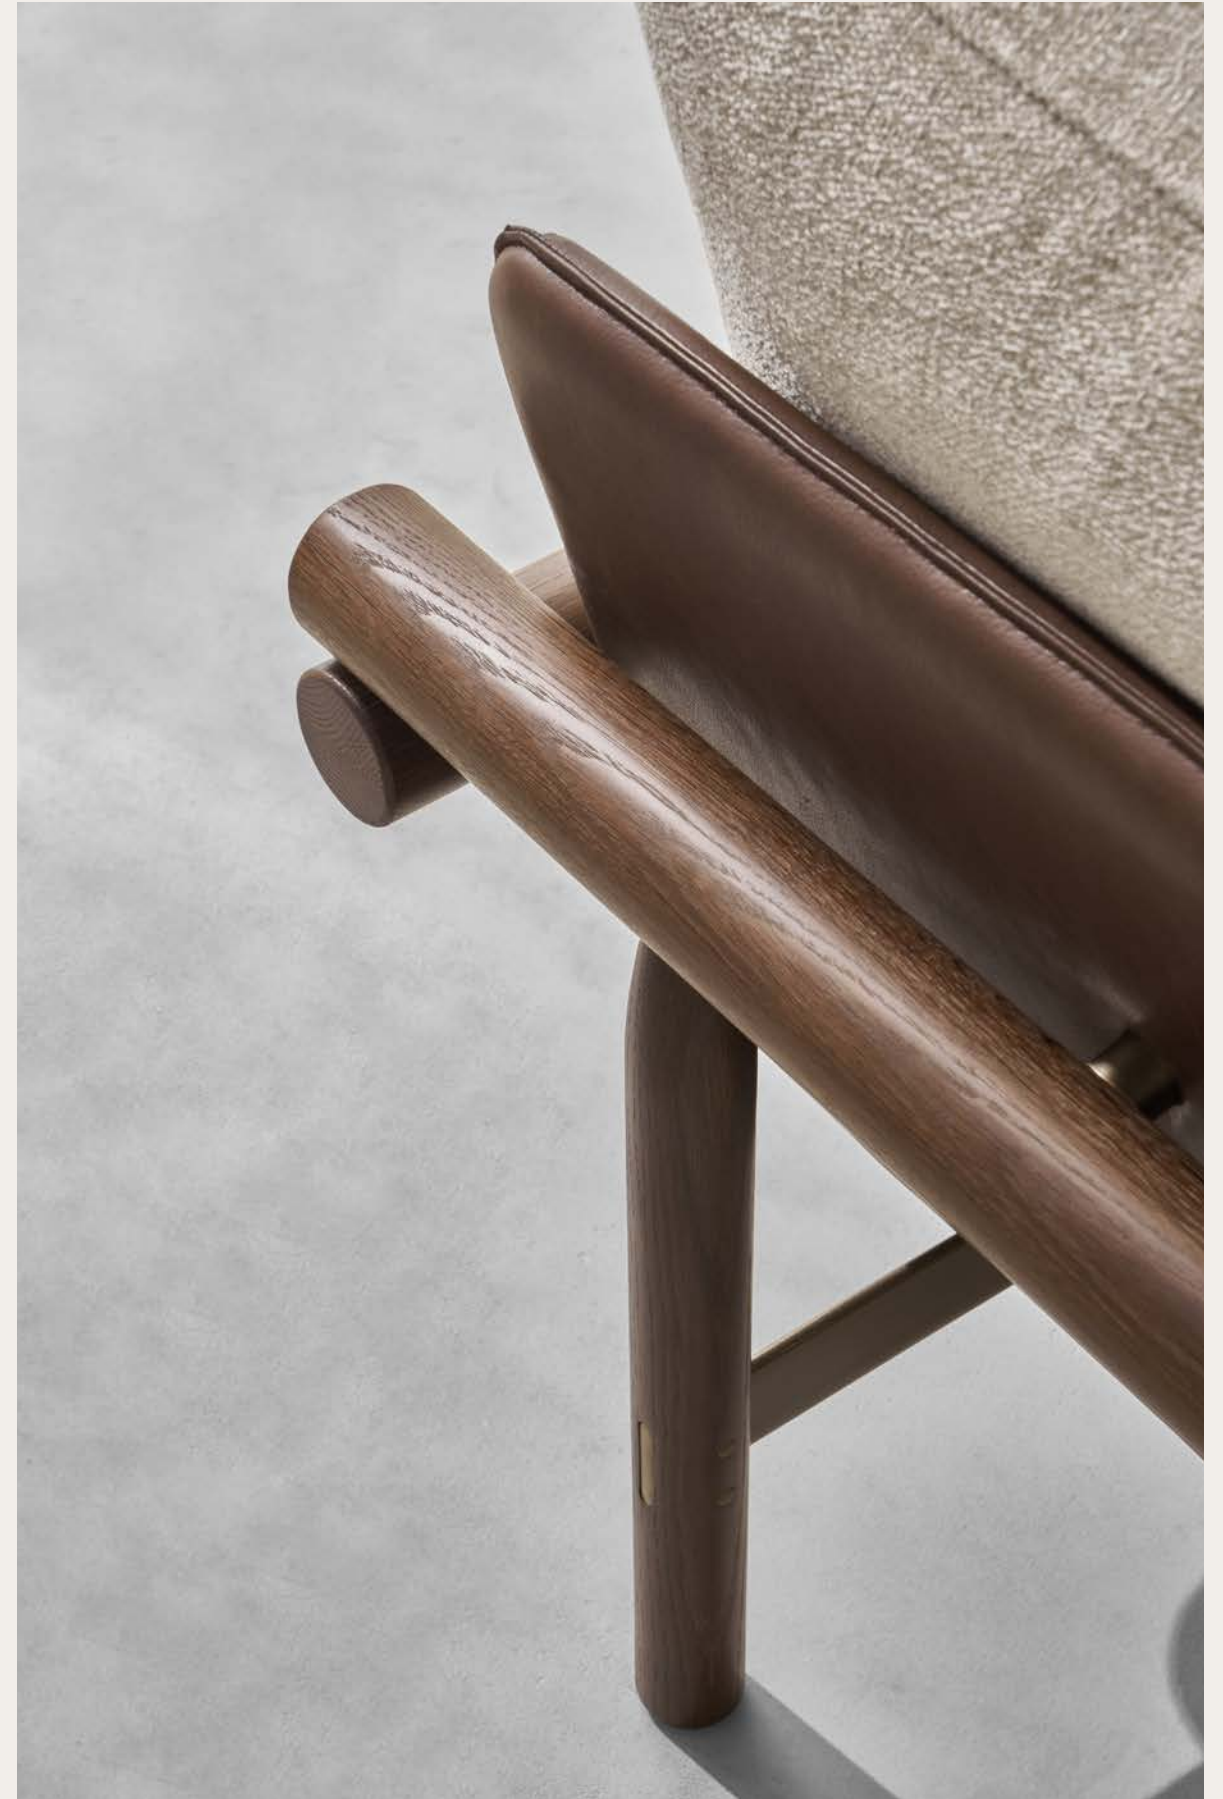

DIMENSIONS (cm)

Sofa 2-seater with 2 arms

M2016-S2

L173 W94 H84 SH41

Sofa 3-seater with 2 arms

M2016-S3

L253 W94 H84 SH41