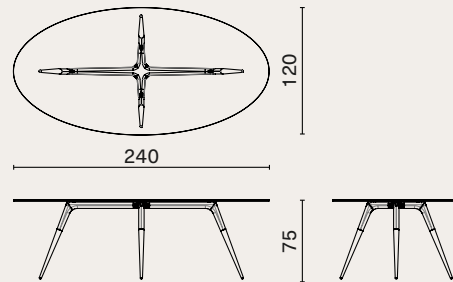

Assembly oval table large
M153-O-L