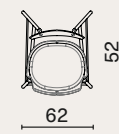

Kink bar chair with cushion
M256-

**KINK
COUNTER CHAIR**

p.222
(Upholstered top /) Oak top base & backrest / Blackened steel frame / Brass

*Original seating option
finished in padded
Upholstered.*