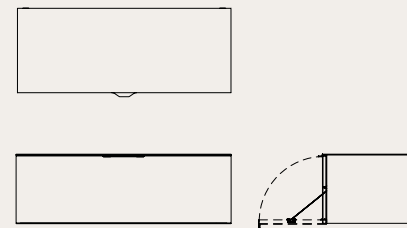

Drift cabinet drop-down

M237-E L100 W42 H32