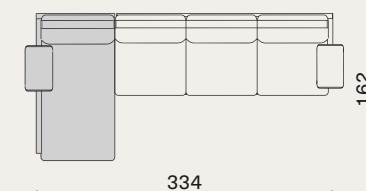

Daybed with right arm
M2017-RCH

STILT SOFA SYSTEM

p.43 - 52

Oak frame / Steel structure / Upholstered platform & cushion

Sofa Set A

Sofa Set B.1

Sofa Set C.1

Sofa Set D.1