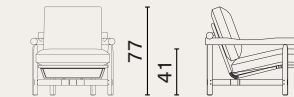

SITLT ARMCHAIR / OTTOMAN p.15 - 26

Oak frame / Steel structure / Upholstered platform & cushion

Stilt armchair
M2016-A