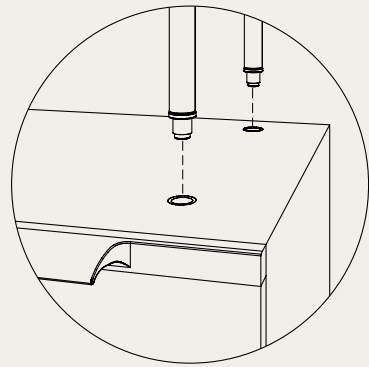

Brass cap
M234-A

DIMENSIONS (cm)

Stacking mid cabinet medium
 NU-M3006-M-M L160 W50 H48

Stacking mid cabinet large
 NU-M3006-M-L L298 W50 H48

Stacking high cabinet medium
 NU-M3006-H-M L160 W50 H75

Stacking high cabinet large
 NU-M3006-H-L L298 W50 H75