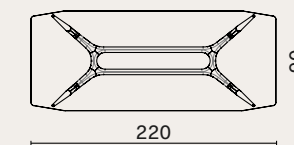

Assembly rectangular table medium
M153-M