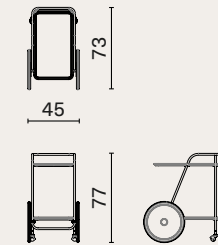

**DISTRIKT
TROLLEY**

p.198

Oak top & wheels / Blackened steel frame

Distrikt trolley
M131