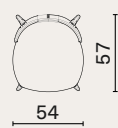

**AMES
COUNTER
/BAR CHAIR**

p.59
- 64
Oak legs / Upholstery / Brass

Ames counter chair
M2015-C-