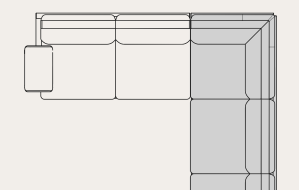

Sofa Set C.2