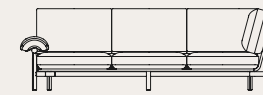

STILT SOFA

Soft, spacious, and instantly inviting, the Stilt sofa is a modular system that can be easily adapted to settings of any style and varied sizes. With balanced proportions between its extensive, streamlined platform and the padded, enriching cushions on top, the sofa essentially encapsulates the European sense of modern design, while also adding a touch of authentic Asian influence, as seen through its wood-based frame and additional smaller cushions for the armrests.

STILT SOFA SYSTEM

Soft, spacious, and instantly inviting, the Stilt sofa is a modular system that can be easily adapted to settings of any style and varied sizes. With balanced proportions between its extensive, streamlined platform and the padded, enriching cushions on top, the sofa essentially encapsulates the European sense of modern design, while also adding a touch of authentic Asian influence, as seen through its wood-based frame and additional smaller cushions for the armrests.

M2017-S2-LCA

L181 W94 H84 SH41

M2017-S3-RCA

L261 W94 H84 SH41

M2017-S2-RCA

L181 W94 H84 SH41

Left/ right Corner sofa 3-seater without arm

Left/ right corner sofa 2-seater without arm