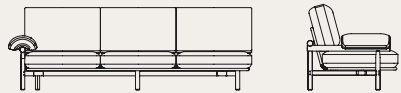

Sofa 3-seater with left arm / right arm only

M2016-S3-LA

L247 W94 H84 SH41