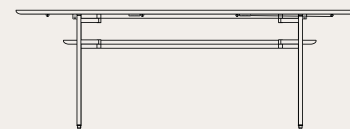

Oak top / Blackened steel legs / Brass

Smoked oak
Blackened steel
Brass details

DIMENSIONS (cm)

Stacking dining table

M1008-S

L160 W90 H74

M1008-M

L200 W90 H74

M1008-L

L240 W90 H74

M1008-XL

L300 W100 H74

STACKING DROP LEAF TABLE

The Stacking Drop Leaf Table is a versatile oak piece designed to quickly transform from a dining table into either a desk, console or a standing shelf by folding down one or both side leaves. By stacking two of our medium benches you have the potential of a whole dining set that conveniently stores against a wall. Crafted from oak, blackened steel and highlighted with brass details.

Oak top / Blackened steel legs / Brass

Smoked oak
Blackened steel
Brass details

Both
leaves
folded

One leaf
folded

Full

DIMENSIONS (cm)

Stacking drop leaf table

M234-DL-L

L220 W48-88 H75

Charred black oak
Blackened steel
Brass details

STACKING

Drop leaf tables

STACKING BENCH

MEDIUM

Designed to effortlessly move from seating to shelving this unique stacking bench create distinct storage options. Crafted from oak, blackened steel and highlighted with brass details.