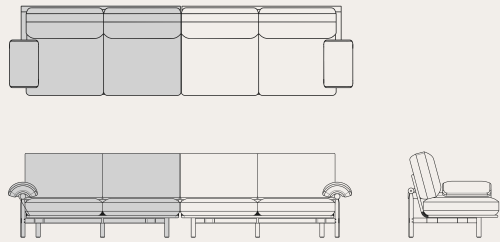

STILT SOFA SYSTEM

Soft, spacious, and instantly inviting, the Stilt sofa is a modular system that can be easily adapted to settings of any style and varied sizes. With balanced proportions between its extensive, streamlined platform and the padded, enriching cushions on top, the sofa essentially encapsulates the European sense of modern design, while also adding a touch of authentic Asian influence, as seen through its wood-based frame and additional smaller cushions for the armrests.

Oak frame / Steel structure /
Upholstered platform & cushion

DIMENSIONS (cm)

Recommended composition

Set A L334 W94 H84 SH41

Set B L254 W162 H84 SH41

Set C L334 W162 H84 SH41

Set D L261 W261 H84 SH41

Set E L341 W261 H84 SH41

Set F L341 W341 H84 SH41

DIMENSIONS (cm)

Sofa module without corner

Daybed with left arm

M2017-LCH

L162 W86 H84 SH41

/ right arm

M2017-RCH