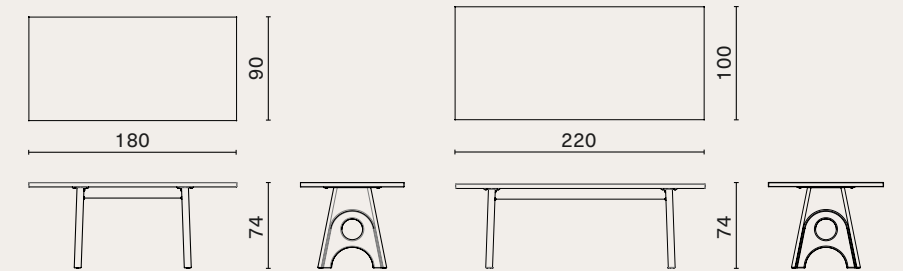

**COMPASS
BISTRO TABLE**

p.229
- 230

Oak top / Cast iron base / Brass

**COMPASS
STANDING BAR**

p.231
- 232

Oak top / Cast iron base / Brass

**DRIFT
DESK**

p.181
- 184

The Drift storage collection is wall-mounted system including shelves, cabinets and drawers to create a functional wall system that allows to organise home & office.

Oak frame

**DISTRIKT
COFFEE TABLE**

p.197

Oak frame / Steel legs / Brass

**DISTRIKT
TROLLEY**

p.198

Oak top & wheels / Blackened steel frame

**FOUNDRY
A TABLE**

p.205
- 206

Oak top & base

Foundry A table medium
M1001-M

Foundry A table large
M1001-L