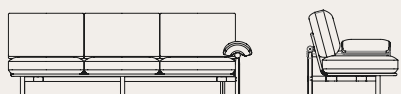

M2016-S3-RA

L247 W94 H84 SH41