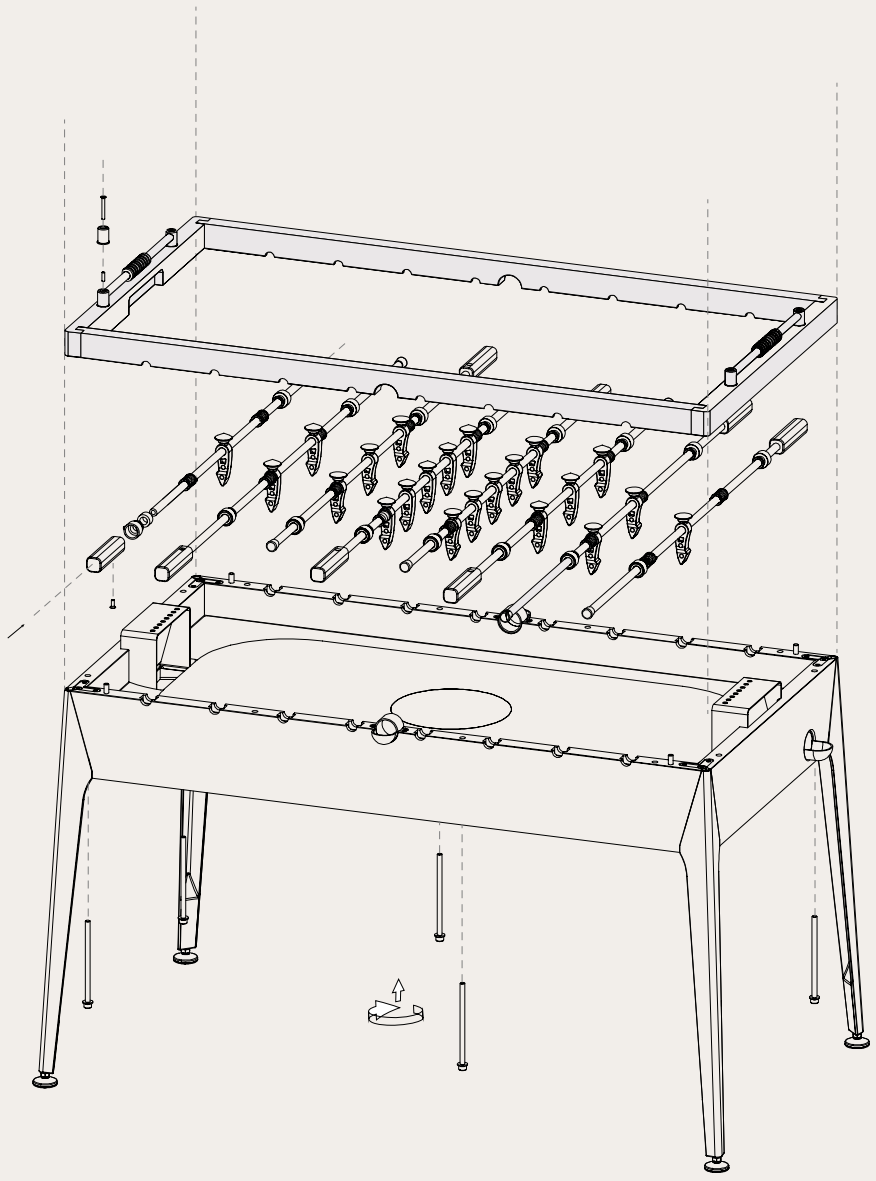

FOOSBALL TABLE

Our signature Foosball Table is designed and engineered to the finest detail. Every component is crafted, combining cast iron, oak and concrete, with unique details such as the player's hats. The Foosball Table has already been a statement piece within the most inspiring spaces worldwide.

Oak frame / Steel rods / Cast iron legs /
Grey concrete top / Brass