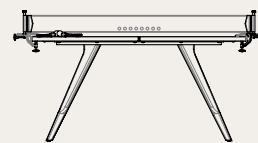

DIMENSIONS (cm)

Ping Pong table

M251 L274 W152 H75