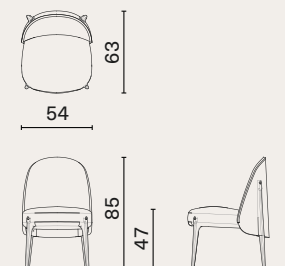

Ames dining chair
M2015-