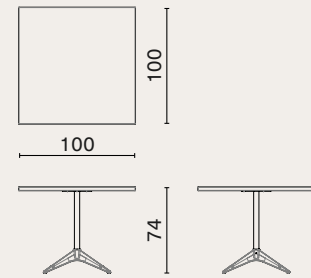

Compass square bistro table large
M189-S-L