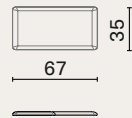

Cushion large
M234-CL-

STACKING ACCESSORIES p.98

The bookends is designed to work with Stacking Benches when function as storage. Beautifully designed in steel with brass caps on upper and lower fix point. To complete the function as well as design the bookends also holds leather detailing.