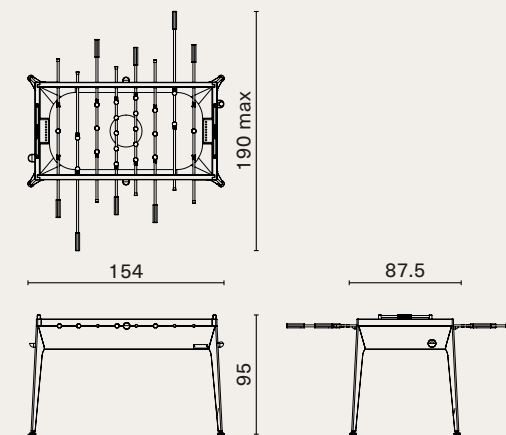

FOOSBALL TABLE p.161 - 166

Oak frame / Steel rods / Cast iron legs / Grey concrete top / Brass

Foosball table
M4002