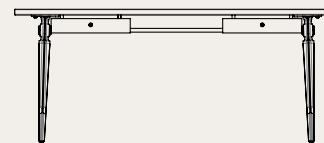

DIMENSIONS (cm)

Compass desk single drawer

M193-S L140 W70 H74

SINGLE DRAWER

Oak top and drawer / Cast iron base / Brass

COMPASS DESK

DOUBLE DRAWERS

Oak top and drawers / Cast iron base / Brass

DIMENSIONS (cm)

Compass desk double drawers

M193-L L180 W90 H74

COMPASS BISTRO TABLE

CIRCULAR

Inspired by original industrial design, the Compass Bistro Table has been created as a contemporary interpretation. The base and post are made of Blackened steel, featuring brass and a hand-welded collar. Finished with oak top.