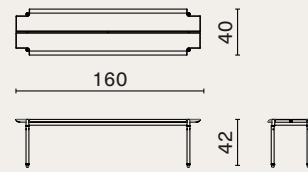

STACKING BENCH p.95 - 102

The optional leather cushion is thoughtfully designed to add comfort and style to the Stacking Benches.

Oak top / Blackened steel legs / Brass

Stacking bench medium
M234-M