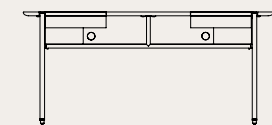

Tempered glass top / Oak & Cast aluminium legs

Smoke oak
Blackened steel
Brass details

Smoke oak
Blackened steel
Brass details

Desk

DIMENSIONS (cm)

Stacking desk

small

M1008-D-S

L150 W65 H75

Stacking desk

medium

M1008-D-M

L165 W75 H75

STACKING DINING TABLE

Engineered from the diligent construction of the Stacking Collection, the Stacking Dining Table embodies the collection's distinct versatile functions. With linear and symmetrical design, it is fitting with the Stacking Benches and a great selection of chairs in respect to the purposes of space. It is crafted from oak, blackened steel and highlighted with brass details.

Oak top / Blackened steel legs / Brass

Smoked oak
Blackened steel
Brass details

DIMENSIONS (cm)

Stacking dining table

M1008-S

L160 W90 H74

M1008-M

L200 W90 H74