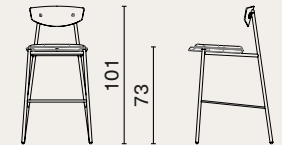

Kink bar chair with cushion
M256-

**KINK
COUNTER CHAIR**

p.222
(Upholstered top /) Oak top base & backrest / Blackened steel frame / Brass

*Original seating option
finished in padded
Upholstered.*