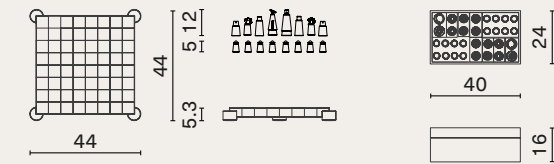

Stacking mid cabinet medium
NU-M3006-M-M

Stacking mid cabinet large
NU-M3006-M-L

Stacking high cabinet medium
NU-M3006-H-M

Stacking high cabinet large
NU-M3006-H-L

GAMES COLLECTION

CHESS SET p.137 - 144

Chess board: Smoked oak & ash wood / blackened steel legs
Chess pieces: Aluminium with antique brass / blackened finishing
Container box: Oak & pine