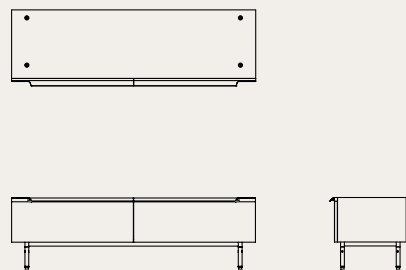

Brass cap
M234-A

DIMENSIONS (cm)

Stacking mid cabinet medium
 NU-M3006-M-M L160 W50 H48

Stacking mid cabinet large
 NU-M3006-M-L L298 W50 H48

Stacking high cabinet medium
 NU-M3006-H-M L160 W50 H75

Stacking high cabinet large
 NU-M3006-H-L L298 W50 H75