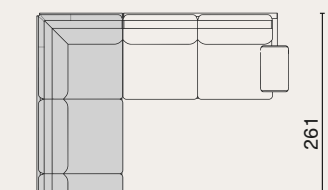

Daybed with right arm
M2017-RCH

STILT SOFA SYSTEM

p.43 - 52

Oak frame / Steel structure / Upholstered platform & cushion

Sofa Set A

Sofa Set B.1

Sofa Set C.1

Sofa Set D.1