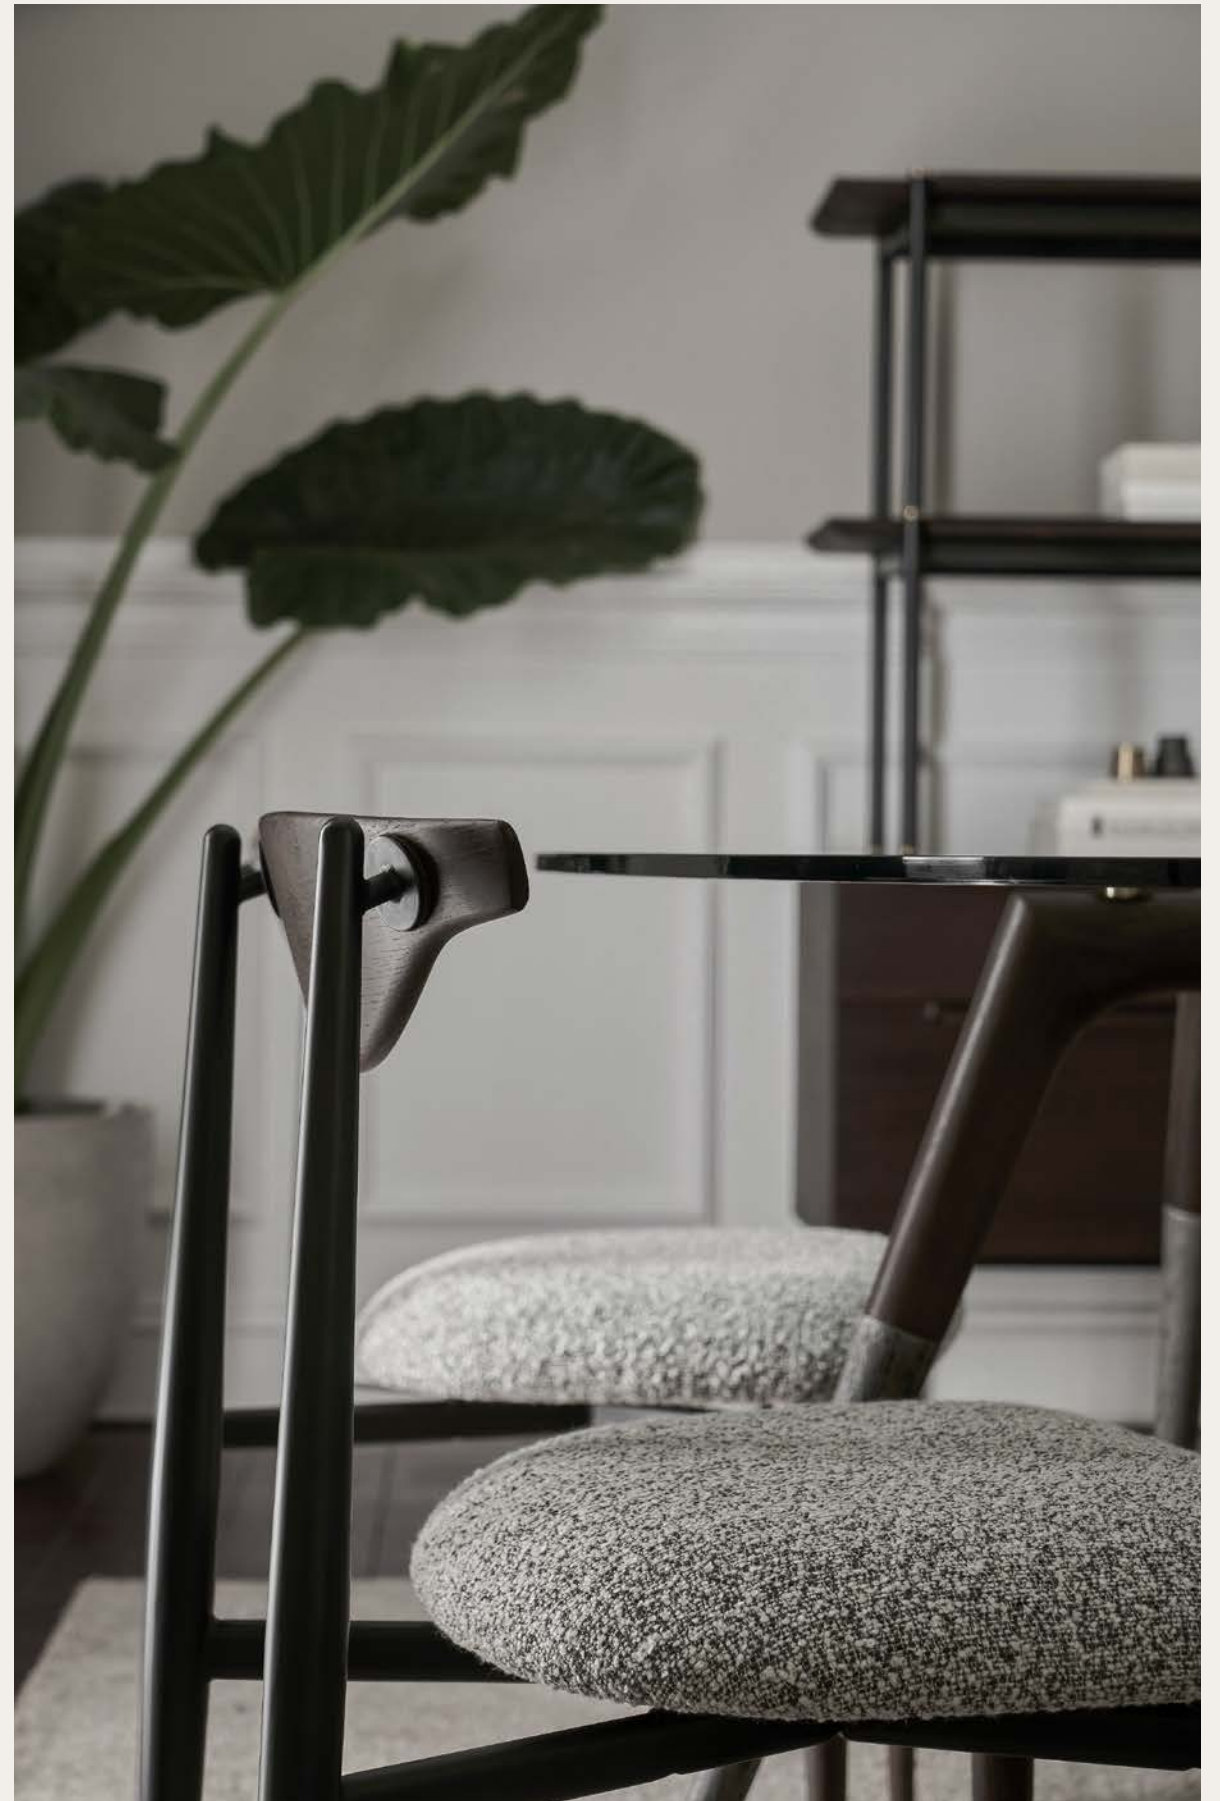

M2012

L63 W55 H80 SH49

Dragonfly lounge chair

M2013

L74 W63 H74 SH45

VICUNA DINING CHAIR

The Vicuna dining chair features a soft body and lean frame with an oak finish, drawing inspiration from its namesake, the wildlife of the high alpine areas of the Andes.