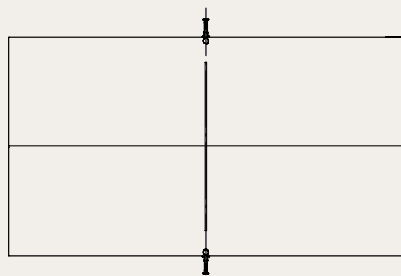

DIMENSIONS (cm)

Ping Pong table

M251 L274 W152 H75