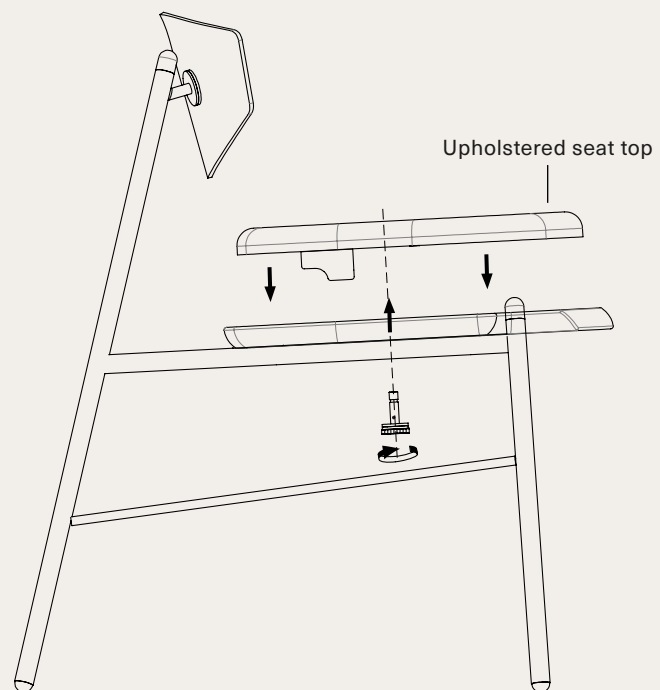

KINK DINING CHAIR

The Kink Dining Chair shows a unique aesthetic in chair design, modernizing industrial materials with its curved composite / veneer backrest, oak seat and steel frame with brass features. Seat options include oak and leather.

(Upholstered seat top /) Oak seat base & backrest/ Blackened steel frame/ Brass

DIMENSIONS (cm)

Kink dining chair

M254

L68 W60 H75 SH43

Kink dining chair

with seat cushion

M254-

L68 W60 H75 SH46

For extra comfort, a leather cushion can be fastened on top of the oak seat with a thumbscrew.