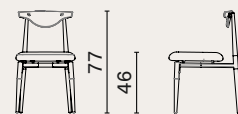

VICUNA CHAIR p.131 - 132

Oak backrest & front legs / Blackened steel back legs / Upholstered seat

Vicuna chair
M2014