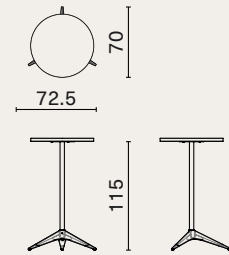

**COMPASS
STANDING BAR**

p.231
- 232

Oak top / Cast iron base / Brass

Compass standing bar
M190

**DRIFT
DESK**

p.181
- 184

The Drift storage collection is wall-mounted system including shelves, cabinets and drawers to create a functional wall system that allows to organise home & office.

Oak frame