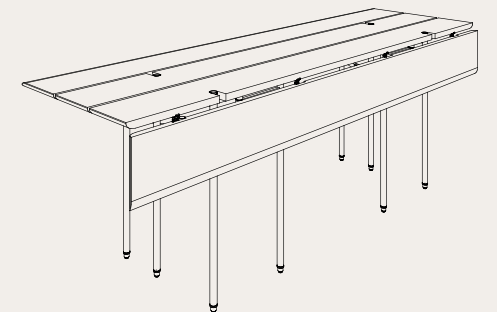

M1008-L

L240 W90 H74

M1008-XL

L300 W100 H74

STACKING DROP LEAF TABLE

The Stacking Drop Leaf Table is a versatile oak piece designed to quickly transform from a dining table into either a desk, console or a standing shelf by folding down one or both side leaves. By stacking two of our medium benches you have the potential of a whole dining set that conveniently stores against a wall. Crafted from oak, blackened steel and highlighted with brass details.

Oak top / Blackened steel legs / Brass

Smoked oak
Blackened steel
Brass details

Both
leaves
folded

One leaf
folded

Full

DIMENSIONS (cm)

Stacking drop leaf table

M234-DL-L

L220 W48-88 H75

Charred black oak
Blackened steel
Brass details

STACKING

Drop leaf tables

STACKING BENCH

MEDIUM

Designed to effortlessly move from seating to shelving this unique stacking bench create distinct storage options. Crafted from oak, blackened steel and highlighted with brass details.