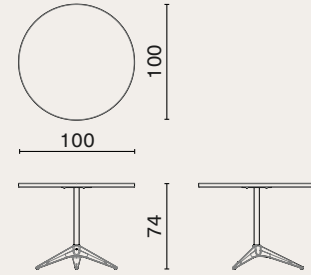

Compass dining table large
M188-L

Compass dining table extra large
M188-XL

**COMPASS
BISTRO TABLE**

p.229
- 230

Oak top / Cast iron base / Brass

Compass round bistro table small
M189-C-S

Compass round bistro table large
M189-C-L