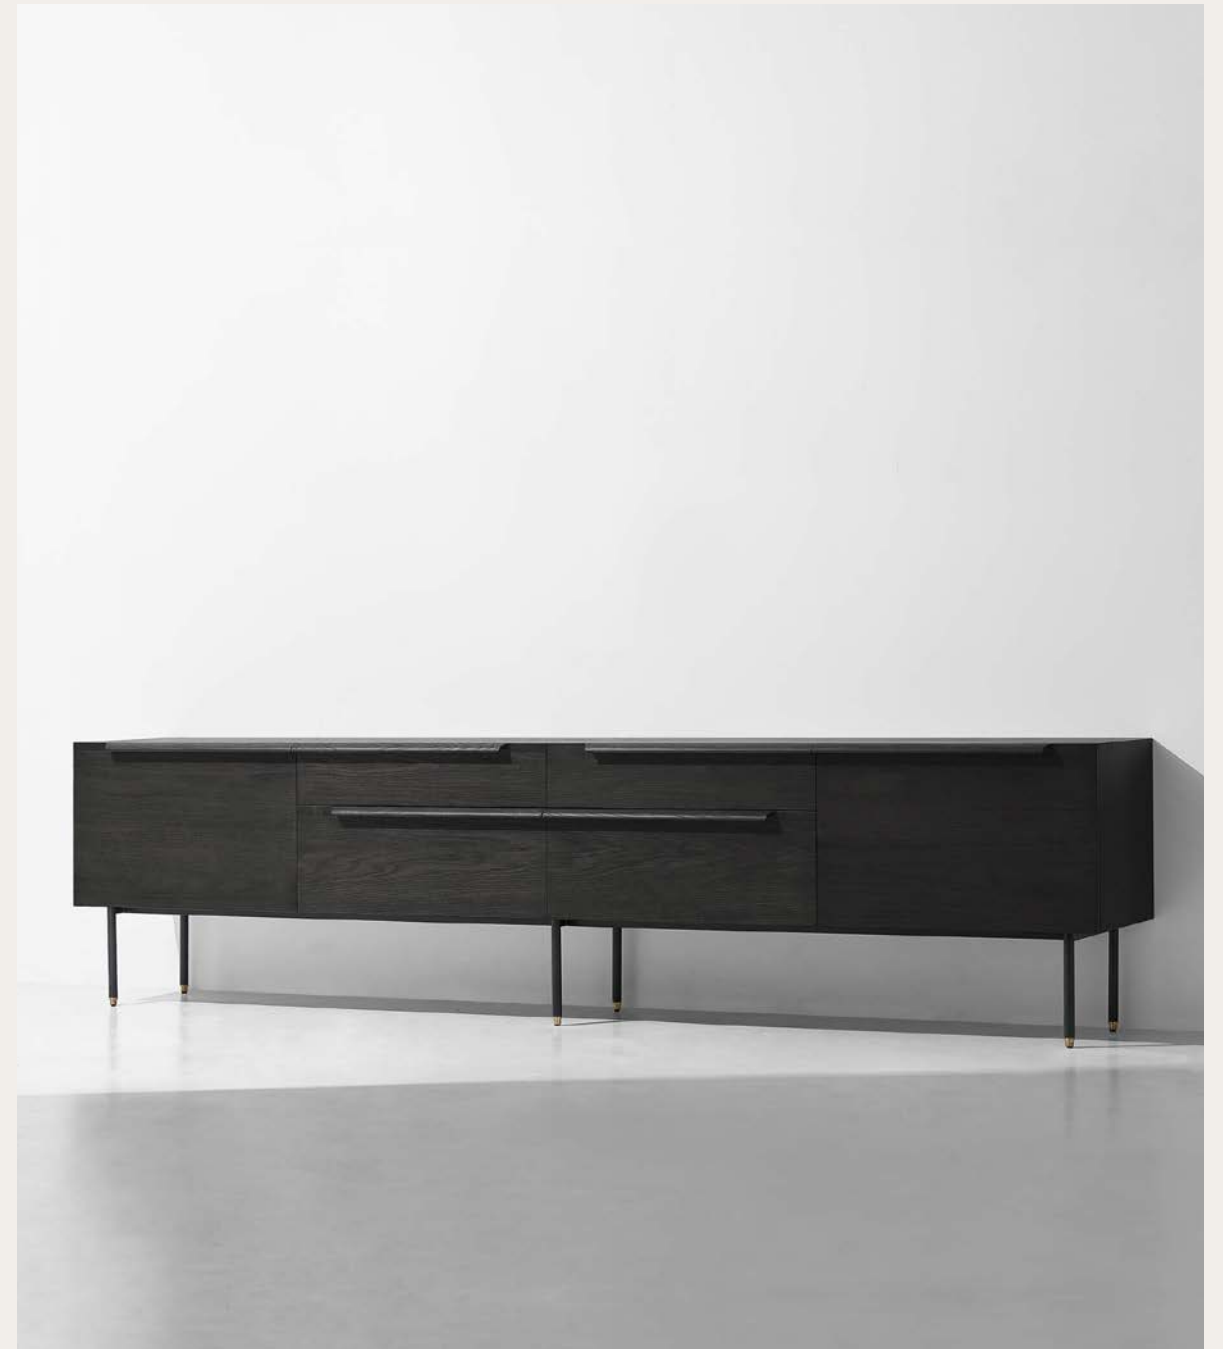

STACKING HIGH CABINET

MEDIUM

LARGE

The Stacking High Cabinet is crafted in sturdy oak and designed with a contemporary flair. The two heights and two lengths respond to various storage needs, but also create sophisticated layout options when stacked.

Oak / Blackened steel legs / Brass

Oak / Blackened steel legs / Brass