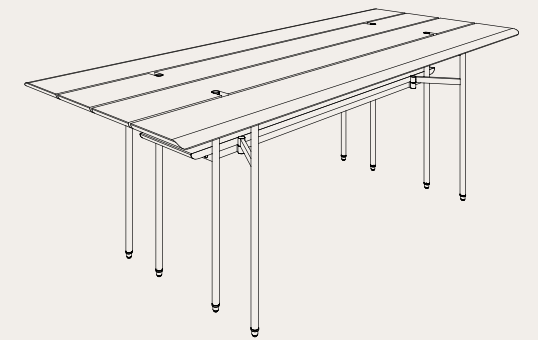

M1008-L

L240 W90 H74

M1008-XL

L300 W100 H74

STACKING DROP LEAF TABLE

The Stacking Drop Leaf Table is a versatile oak piece designed to quickly transform from a dining table into either a desk, console or a standing shelf by folding down one or both side leaves. By stacking two of our medium benches you have the potential of a whole dining set that conveniently stores against a wall. Crafted from oak, blackened steel and highlighted with brass details.

Oak top / Blackened steel legs / Brass

Smoked oak
Blackened steel
Brass details

Both
leaves
folded

One leaf
folded

Full

DIMENSIONS (cm)

Stacking drop leaf table

M234-DL-L

L220 W48-88 H75

Charred black oak
Blackened steel
Brass details

STACKING

Drop leaf tables

STACKING BENCH

MEDIUM

Designed to effortlessly move from seating to shelving this unique stacking bench create distinct storage options. Crafted from oak, blackened steel and highlighted with brass details.