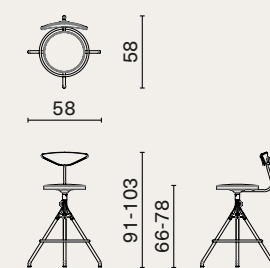

Akron low stool
M215

Akron counter stool
M215-C

**AKRON
COUNTER
/ BAR CHAIR**

p.213
- 214

Height is adjustable

Akron counter chair
M215-C-B

Akron bar chair
M216

**AMES
DINING CHAIR**