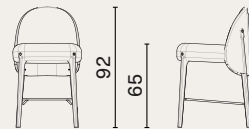

**AMES
COUNTER
/BAR CHAIR**

p.59
- 64
Oak legs / Upholstery / Brass

Ames counter chair
M2015-C-