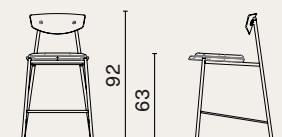

Kink counter chair with cushion
M257-