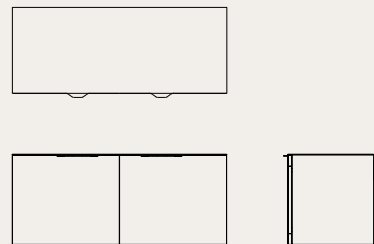

Drift cabinet 2 Doors

M237-C L100 W42 H42