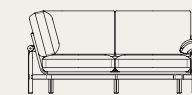

DIMENSIONS (cm)

Sofa module / with corner

Corner

Left/ right Corner sofa 3-seater with arm

Left/ right Corner sofa 2-seater with arm

M2017-S3-LCA

L261 W94 H84 SH41

M2017-S2-LCA

L181 W94 H84 SH41