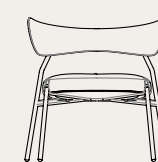

M2012

L63 W55 H80 SH49

Dragonfly lounge chair

M2013

L74 W63 H74 SH45

VICUNA DINING CHAIR

The Vicuna dining chair features a soft body and lean frame with an oak finish, drawing inspiration from its namesake, the wildlife of the high alpine areas of the Andes.