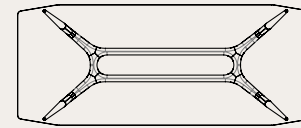

Tempered glass top / Oak & Cast aluminium legs

Hard fumed oak

DIMENSIONS (cm)

Assembly rectangular table

medium

M153-M

L220 W90 H75

Assembly rectangular table

large

M153-L

L260 W100 H75

Assembly oval table

medium

M153-O-M

L200 W110 H75

Assembly oval table