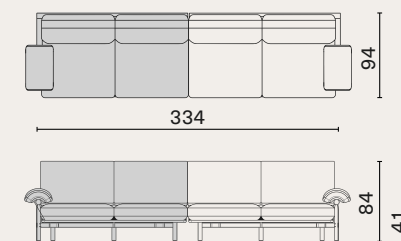

STILT SOFA SYSTEM

p.43 - 52

Oak frame / Steel structure / Upholstered platform & cushion

Sofa Set A