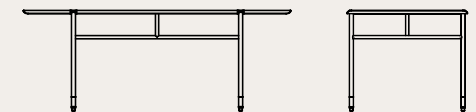

L150 W65 H75

Stacking desk

medium

M1008-D-M

L165 W75 H75

STACKING DINING TABLE

Engineered from the diligent construction of the Stacking Collection, the Stacking Dining Table embodies the collection's distinct versatile functions. With linear and symmetrical design, it is fitting with the Stacking Benches and a great selection of chairs in respect to the purposes of space. It is crafted from oak, blackened steel and highlighted with brass details.

Oak top / Blackened steel legs / Brass

Smoked oak
Blackened steel
Brass details

DIMENSIONS (cm)

Stacking dining table

M1008-S

L160 W90 H74

M1008-M

L200 W90 H74

M1008-L

L240 W90 H74

M1008-XL

L300 W100 H74

STACKING DROP LEAF TABLE

The Stacking Drop Leaf Table is a versatile oak piece designed to quickly transform from a dining table into either a desk, console or a standing shelf by folding down one or both side leaves. By stacking two of our medium benches you have the potential of a whole dining set that conveniently stores against a wall. Crafted from oak, blackened steel and highlighted with brass details.