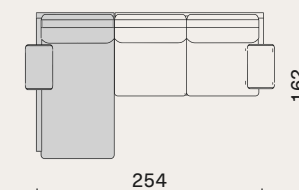

STYLE INDEX

The drawings refer to the compositions as shown in the pictures.

Metric unit: cm

For further information on availability on sizes, we kindly ask you to get in touch with our stores.

SOFAS / CHAISES

DISTRIKT CHAISE p.191 - 194

Oak frame / Upholstered cushions / Blackened steel legs / Brass

STILT SOFA p.39 - 42

Oak frame / Steel structure / Upholstered platform & cushion

STILT DAYBED p.49

Able to attach with sofa system as module

Oak frame / Steel structure / Upholstered platform & cushion

STILT SOFA SYSTEM

p.43 - 52

Oak frame / Steel structure / Upholstered platform & cushion