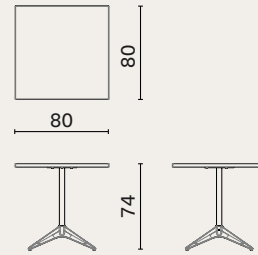

Compass dining table large
M188-L

Compass dining table extra large
M188-XL

**COMPASS
BISTRO TABLE**

p.229
- 230

Oak top / Cast iron base / Brass

Compass round bistro table small
M189-C-S

Compass round bistro table large
M189-C-L