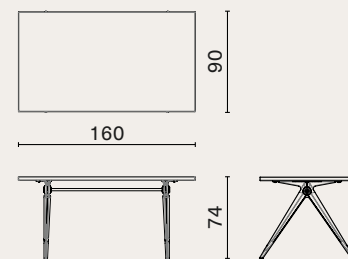

**COMPASS
DINING TABLE**

p.225
- 226

Oak top / Cast iron base / Brass

Compass dining table small
M188-S