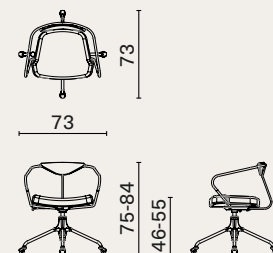

Left corner sofa 2-seater without arm
M2017-S2-LC

**CHAIRS / ARMCHAIRS
/ LOUNGE CHAIRS**

**AKRON
DESK CHAIR**

p.207
- 208

Height is adjustable

Akron desk chair
M214

Akron desk chair with soft backrest
M214-S