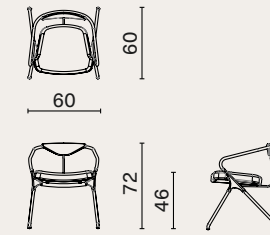

**AKRON
DINING CHAIR**

p.209
- 210

Upholstered seat (& backrest)/ Cast iron & blackened steel base/ Brass

Akron dining chair
M2001