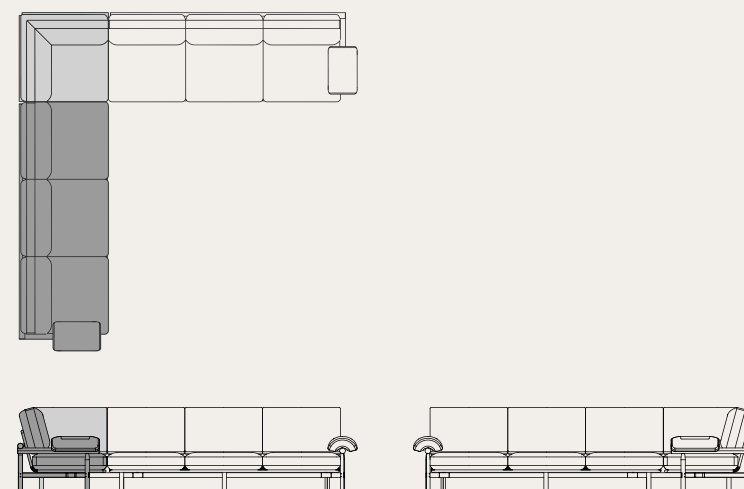

STILT SOFA SYSTEM

Soft, spacious, and instantly inviting, the Stilt sofa is a modular system that can be easily adapted to settings of any style and varied sizes. With balanced proportions between its extensive, streamlined platform and the padded, enriching cushions on top, the sofa essentially encapsulates the European sense of modern design, while also adding a touch of authentic Asian influence, as seen through its wood-based frame and additional smaller cushions for the armrests.

Oak frame / Steel structure /
Upholstered platform & cushion

DIMENSIONS (cm)

Recommended composition

Set A L334 W94 H84 SH41

Set B L254 W162 H84 SH41

Set C L334 W162 H84 SH41

Set D L261 W261 H84 SH41

Set E L341 W261 H84 SH41

Set F L341 W341 H84 SH41

DIMENSIONS (cm)

Sofa module without corner

Daybed with left arm

M2017-LCH

L162 W86 H84 SH41

/ right arm

M2017-RCH