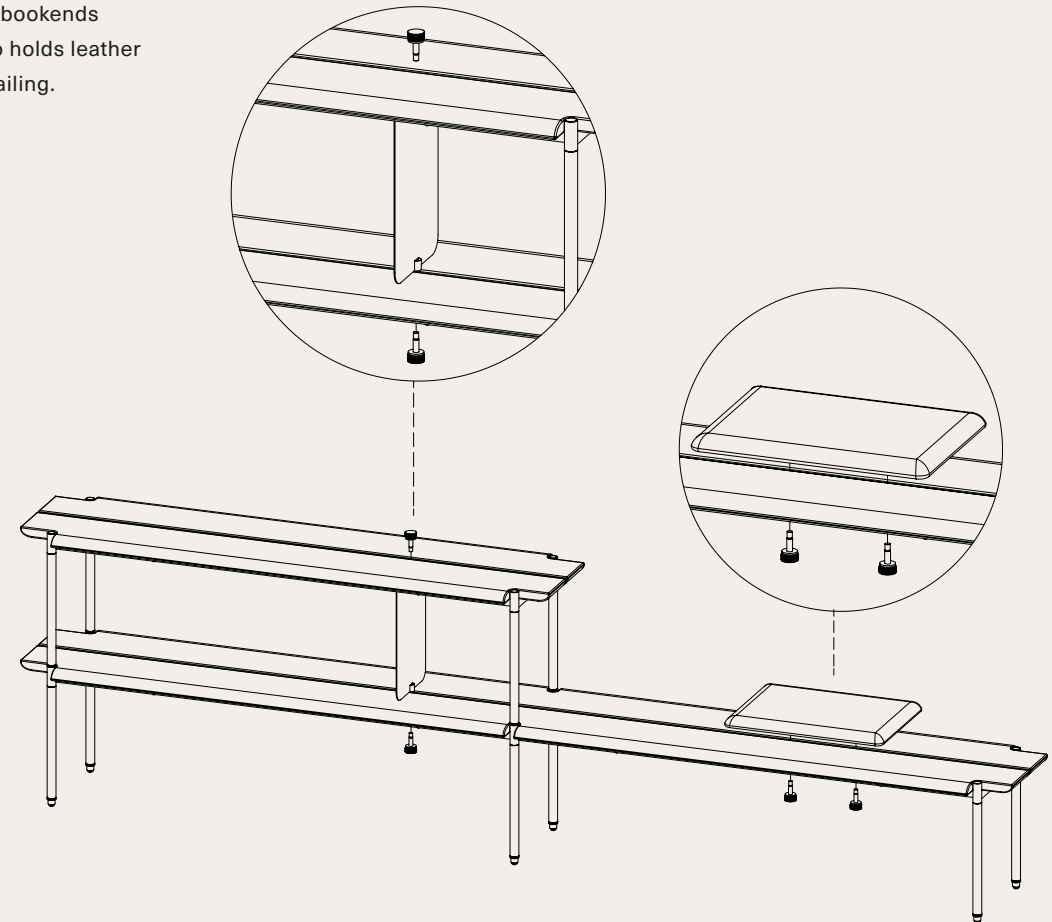

The bookends is designed to work with Stacking Benches when function as storage. Beautifully designed in steel with brass caps on upper and lower fix point. To complete the function as well as design the bookends also holds leather detailing.

The leather cushion is thoughtfully designed to add comfort and style to the Stacking Benches.