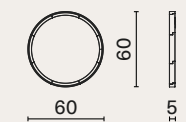

Round mirror small
M211-R-S