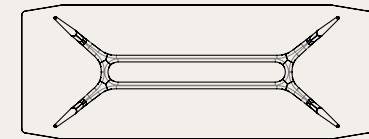

Tempered glass top / Oak & Cast aluminium legs

Hard fumed oak

DIMENSIONS (cm)

Assembly rectangular table

medium

M153-M

L220 W90 H75

Assembly rectangular table

large

M153-L

L260 W100 H75

Assembly oval table

medium

M153-O-M

L200 W110 H75

Assembly oval table