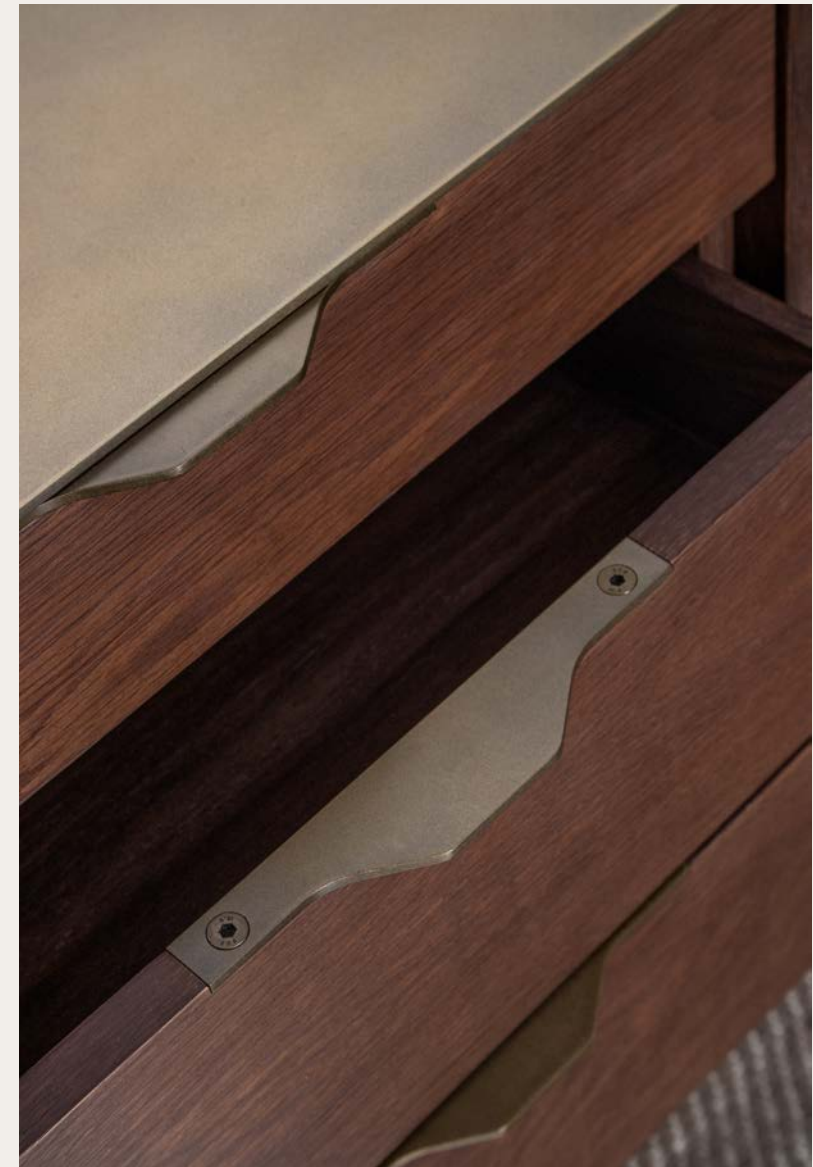

DRIFT STORAGE UNITS

The Drift storage collection includes shelves, cabinets and drawers to create a functional wall system that allows to organise home & office. All are made from oak veneer and oak, with steel tops and hand-crafted brass drawer pulls.

Oak frame / Antique brass steel top,
drawer pulls & wall-mount