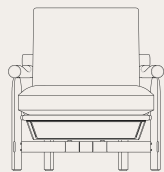

Oak frame / Steel structure /
Upholstered platform & cushion

DIMENSIONS (cm)

Stilt Armchair

M2016-A

L85 W74 H77 SH41

Smoked oak
Antique brass
Omari chocolate
Tara sisal

Beige oak
Antique nickel
Omari putty
Tara ivory