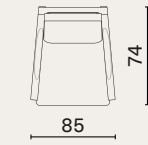

SITLT ARMCHAIR / OTTOMAN p.15 - 26

Oak frame / Steel structure / Upholstered platform & cushion

Stilt armchair
M2016-A