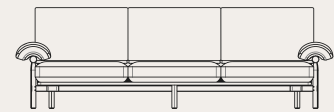

STILT SOFA

Soft, spacious, and instantly inviting, the Stilt sofa is a modular system that can be easily adapted to settings of any style and varied sizes. With balanced proportions between its extensive, streamlined platform and the padded, enriching cushions on top, the sofa essentially encapsulates the European sense of modern design, while also adding a touch of authentic Asian influence, as seen through its wood-based frame and additional smaller cushions for the armrests.

STILT SOFA SYSTEM

Soft, spacious, and instantly inviting, the Stilt sofa is a modular system that can be easily adapted to settings of any style and varied sizes. With balanced proportions between its extensive, streamlined platform and the padded, enriching cushions on top, the sofa essentially encapsulates the European sense of modern design, while also adding a touch of authentic Asian influence, as seen through its wood-based frame and additional smaller cushions for the armrests.