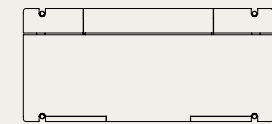

L150 W65 H75

Stacking desk

medium

M1008-D-M

L165 W75 H75

STACKING DINING TABLE

Engineered from the diligent construction of the Stacking Collection, the Stacking Dining Table embodies the collection's distinct versatile functions. With linear and symmetrical design, it is fitting with the Stacking Benches and a great selection of chairs in respect to the purposes of space. It is crafted from oak, blackened steel and highlighted with brass details.

Oak top / Blackened steel legs / Brass

Smoked oak
Blackened steel
Brass details

DIMENSIONS (cm)

Stacking dining table

M1008-S

L160 W90 H74

M1008-M

L200 W90 H74