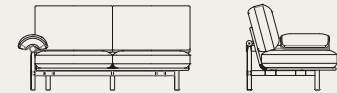

STILT SOFA

Soft, spacious, and instantly inviting, the Stilt sofa is a modular system that can be easily adapted to settings of any style and varied sizes. With balanced proportions between its extensive, streamlined platform and the padded, enriching cushions on top, the sofa essentially encapsulates the European sense of modern design, while also adding a touch of authentic Asian influence, as seen through its wood-based frame and additional smaller cushions for the armrests.

STILT SOFA SYSTEM

Soft, spacious, and instantly inviting, the Stilt sofa is a modular system that can be easily adapted to settings of any style and varied sizes. With balanced proportions between its extensive, streamlined platform and the padded, enriching cushions on top, the sofa essentially encapsulates the European sense of modern design, while also adding a touch of authentic Asian influence, as seen through its wood-based frame and additional smaller cushions for the armrests.

L162 W86 H84 SH41

Sofa 3-seater with left arm / right arm only

M2016-S3-LA

L247 W94 H84 SH41

Sofa 2-seater with left arm / right arm only

M2016-S2-LA

L167 W94 H84 SH41

M2016-S3-RA