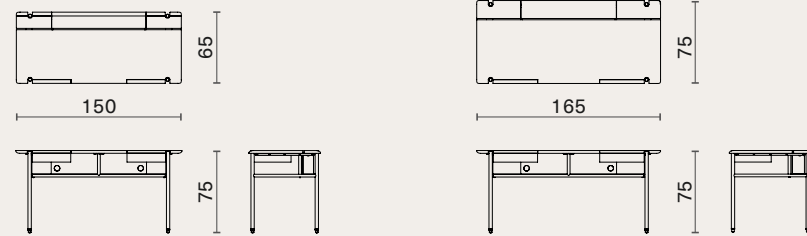

**STACKING
DESK**

p.79
Oak top / Blackened steel legs / Brass

Stacking desk
M1008-D-S

Stacking desk medium
M1008-D-M

**STACKING
DINING TABLE**

p.85
Oak top / Blackened steel legs / Brass