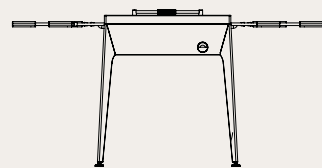

DIMENSIONS (cm)

Foosball table

M4002

L154 W87.5 - 190 H95