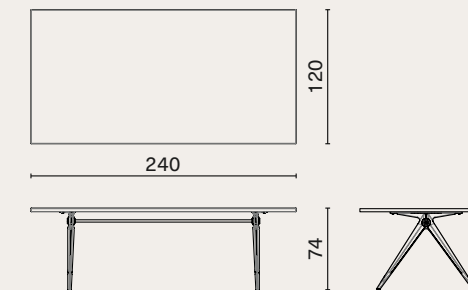

Compass dining table large
M188-L

Compass dining table extra large
M188-XL

**COMPASS
BISTRO TABLE**

p.229
- 230

Oak top / Cast iron base / Brass

Compass round bistro table small
M189-C-S

Compass round bistro table large
M189-C-L