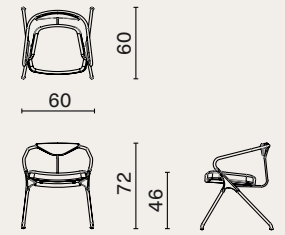

Akron dining chair with soft backrest
M2001-S