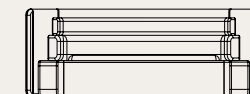

DIMENSIONS (cm)

Step bed	Queen Standard	Step bed / with bench	Queen Standard
M3004	L239 W260 H100 (Overall Dimension)	M3004-B	L264 W260 H100 (Overall Dimension)