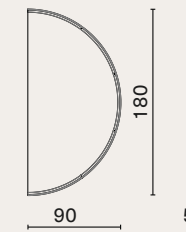

Half circle mirror
M211-HC