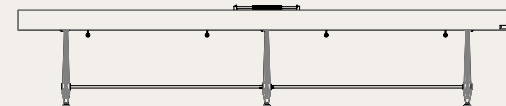

SHUFFLEBOARD TABLE

Our Shuffleboard Table is built from Oak, with a hand stitched leather landing surface and a game board of laminated oak that is finished with a high durability lacquer. The solid cast iron base features adjustable feet for level play.

Allow time (days) for the board to adjust
 Repeat the process until you have a concave
 (or convex) play surface

DIMENSIONS (cm)

Shuffleboard table large
 M4001-L L396 W74 H80

Shuffleboard table small
 M4001-S L275 W74 H80