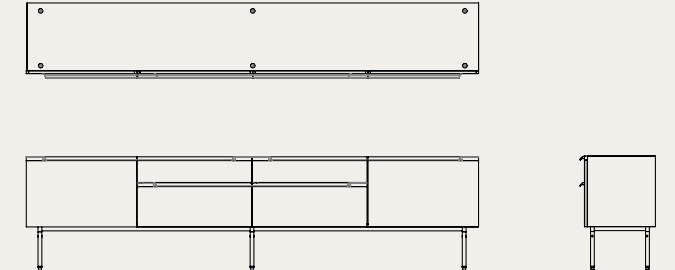

Brass cap
M234-A

DIMENSIONS (cm)

Stacking mid cabinet medium
 NU-M3006-M-M L160 W50 H48

Stacking mid cabinet large
 NU-M3006-M-L L298 W50 H48

Stacking high cabinet medium
 NU-M3006-H-M L160 W50 H75

Stacking high cabinet large
 NU-M3006-H-L L298 W50 H75