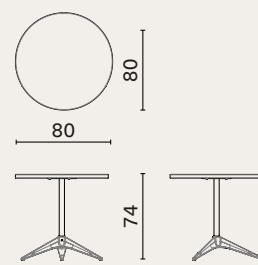

Compass dining table large
M188-L

Compass dining table extra large
M188-XL

**COMPASS
BISTRO TABLE**

p.229
- 230

Oak top / Cast iron base / Brass

Compass round bistro table small
M189-C-S

Compass round bistro table large
M189-C-L