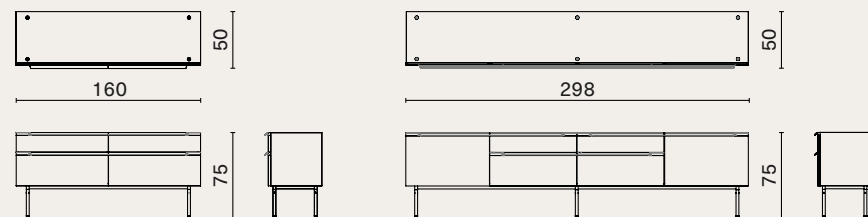

Stacking high cabinet large
NU-M3006-H-L

Stacking high cabinet medium
NU-M3006-H-M