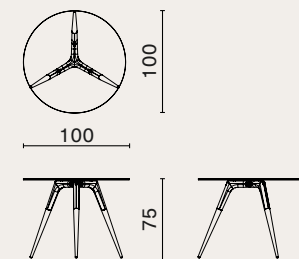

**ASSEMBLY
BISTRO TABLE**

p.75
- 76

Assembly bistro table
M156-L