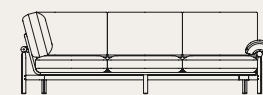

STILT SOFA

Soft, spacious, and instantly inviting, the Stilt sofa is a modular system that can be easily adapted to settings of any style and varied sizes. With balanced proportions between its extensive, streamlined platform and the padded, enriching cushions on top, the sofa essentially encapsulates the European sense of modern design, while also adding a touch of authentic Asian influence, as seen through its wood-based frame and additional smaller cushions for the armrests.

STILT SOFA SYSTEM

Soft, spacious, and instantly inviting, the Stilt sofa is a modular system that can be easily adapted to settings of any style and varied sizes. With balanced proportions between its extensive, streamlined platform and the padded, enriching cushions on top, the sofa essentially encapsulates the European sense of modern design, while also adding a touch of authentic Asian influence, as seen through its wood-based frame and additional smaller cushions for the armrests.

L161 W94 H84 SH41

DIMENSIONS (cm)

Sofa module / with corner

Corner

Left/ right Corner sofa 3-seater with arm

Left/ right Corner sofa 2-seater with arm

M2017-S3-LCA

L261 W94 H84 SH41

M2017-S2-LCA

L181 W94 H84 SH41

M2017-S3-RCA

L261 W94 H84 SH41

M2017-S2-RCA

L181 W94 H84 SH41

Left/ right Corner sofa 3-seater without arm

Left/ right corner sofa 2-seater without arm