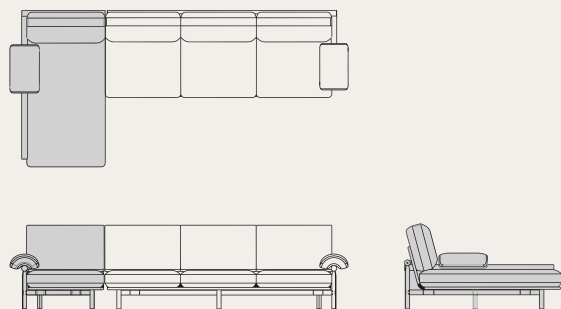

STILT SOFA SYSTEM

Soft, spacious, and instantly inviting, the Stilt sofa is a modular system that can be easily adapted to settings of any style and varied sizes. With balanced proportions between its extensive, streamlined platform and the padded, enriching cushions on top, the sofa essentially encapsulates the European sense of modern design, while also adding a touch of authentic Asian influence, as seen through its wood-based frame and additional smaller cushions for the armrests.

Oak frame / Steel structure /
Upholstered platform & cushion

DIMENSIONS (cm)

Recommended composition

Set A L334 W94 H84 SH41

Set B L254 W162 H84 SH41

Set C L334 W162 H84 SH41

Set D L261 W261 H84 SH41

Set E L341 W261 H84 SH41

Set F L341 W341 H84 SH41

DIMENSIONS (cm)

Sofa module without corner

Daybed with left arm

M2017-LCH

L162 W86 H84 SH41

/ right arm

M2017-RCH