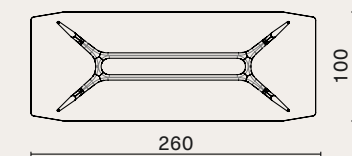

Assembly rectangular table large
M153-L