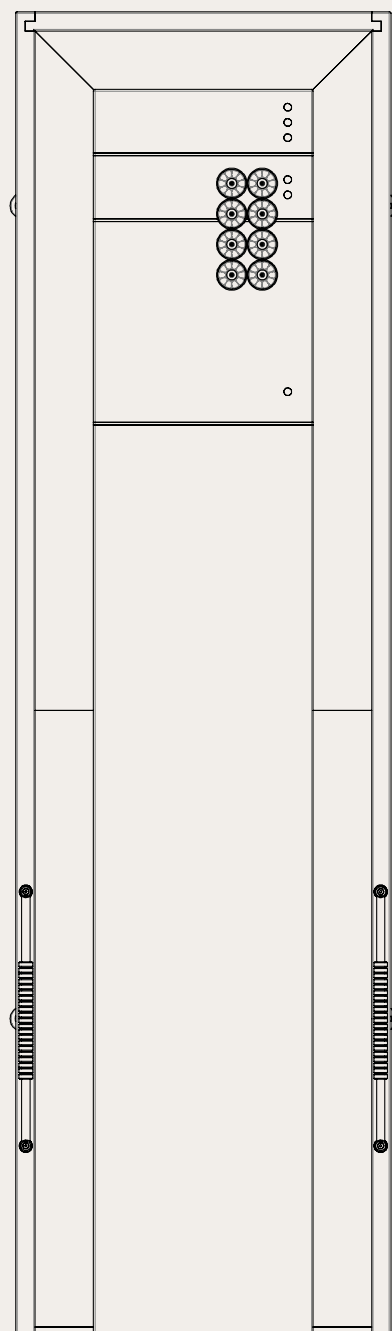

SHUFFLEBOARD TABLE
p. 173