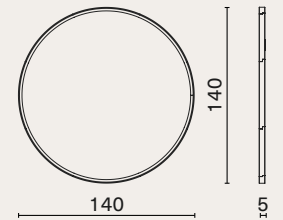

Round mirror extra large
M211-R-XL