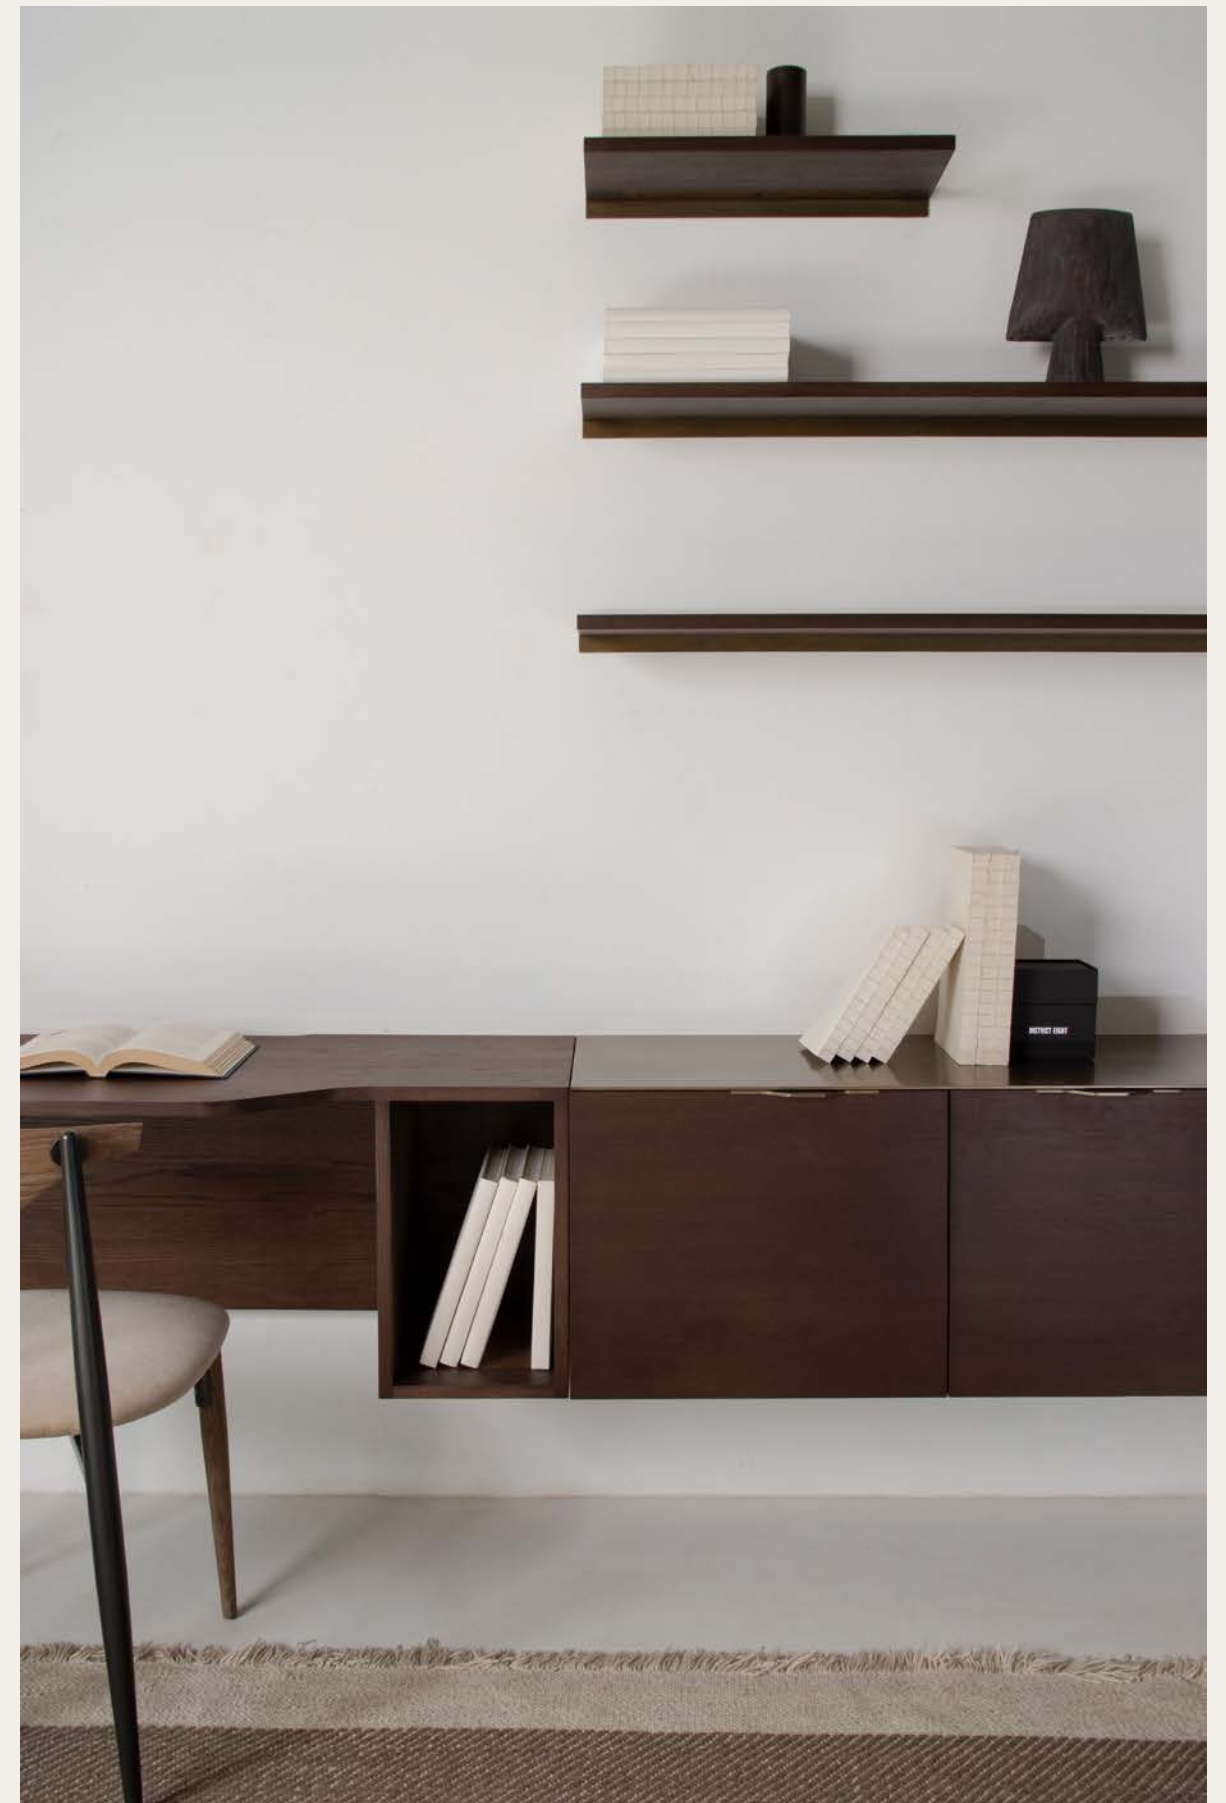

Drift drawer unit triple drawers

M237-B-3 L50 W42 H42

Drift drawer unit double drawers

M237-B L50 W42 H32