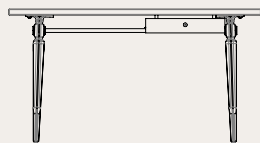

COMPASS DESK

The Compass Desk is a contemporary take on industrial design, featuring brushed brass collars set into our signature cast iron legs. The clean line top is handcrafted entirely from oak.

DIMENSIONS (cm)

Compass desk   single drawer

M193-S   L140 W70 H74