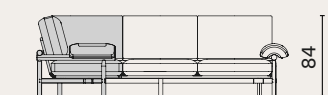

Sofa Set D.1