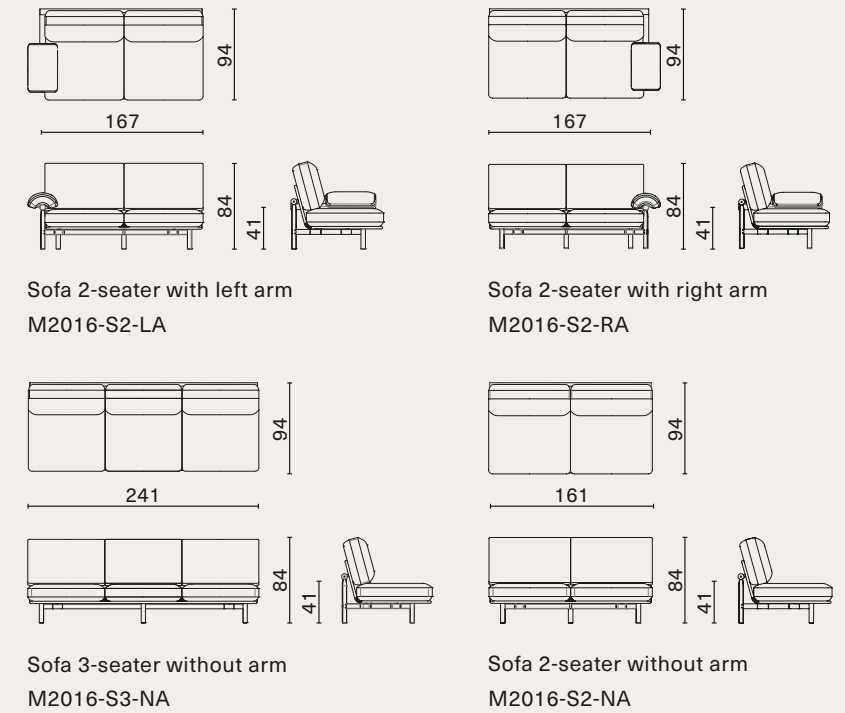

**STILT
SOFA MODULE
/ WITH CORNER**

p.52

Oak frame / Steel structure / Upholstered platform & cushion

Sofa 2-seater with left arm
M2016-S2-LA

Sofa 2-seater with right arm
M2016-S2-RA

Sofa 3-seater without arm
M2016-S3-NA

Sofa 2-seater without arm
M2016-S2-NA

Oak frame / Steel structure / Upholstered platform & cushion