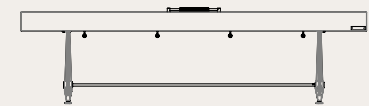

SHUFFLEBOARD TABLE

Our Shuffleboard Table is built from Oak, with a hand stitched leather landing surface and a game board of laminated oak that is finished with a high durability lacquer. The solid cast iron base features adjustable feet for level play.

Allow time (days) for the board to adjust
 Repeat the process until you have a concave
 (or convex) play surface

DIMENSIONS (cm)

Shuffleboard table large
 M4001-L L396 W74 H80

Shuffleboard table small
 M4001-S L275 W74 H80