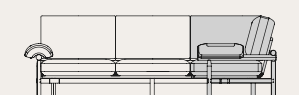

Sofa Set D.2