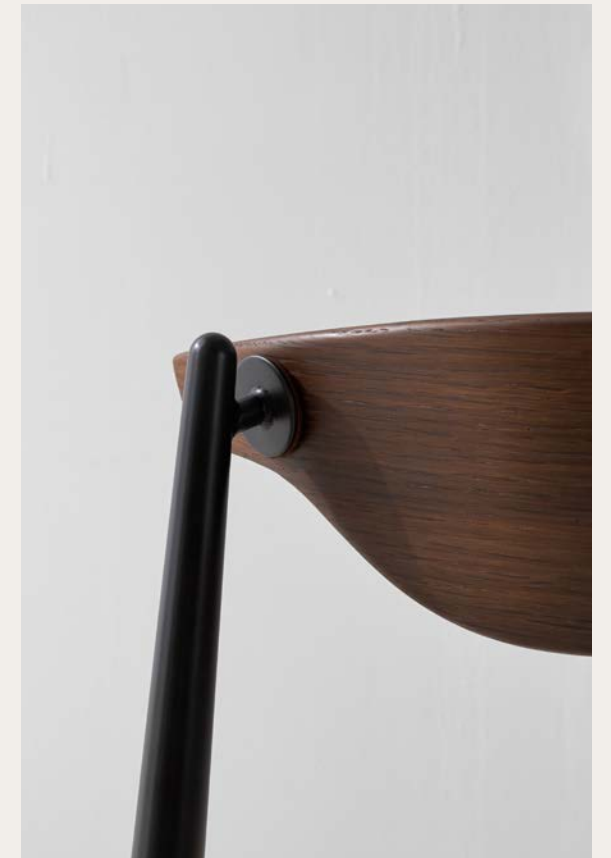

VICUNA DINING CHAIR

The Vicuna dining chair features a soft body and lean frame with an oak finish, drawing inspiration from its namesake, the wildlife of the high alpine areas of the Andes.

Oak backrest & front legs / Blackened steel back legs
/ Upholstered seat

DIMENSIONS (cm)

Vicuna dining chair

M2014

L54 W45 H77 SH46