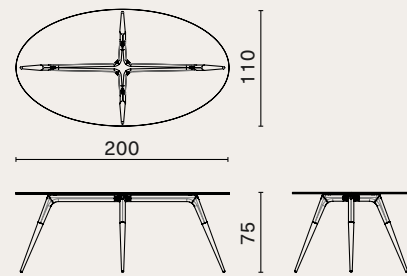

**ASSEMBLY
OVAL TABLE**

p.74

Tempered glass top / Oak & cast aluminium legs

Assembly oval table medium
M153-O-M