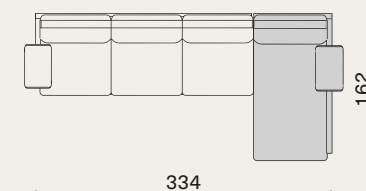

Sofa Set B.2