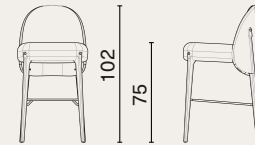

Ames bar chair
M2015-B-