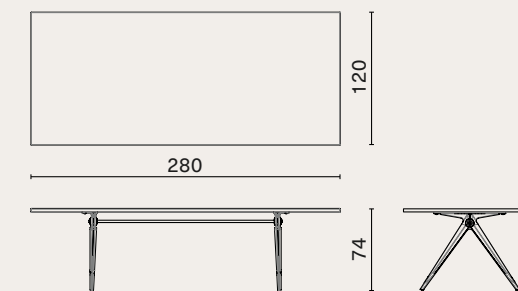

Compass dining table large
M188-L

Compass dining table extra large
M188-XL

**COMPASS
BISTRO TABLE**

p.229
- 230

Oak top / Cast iron base / Brass

Compass round bistro table small
M189-C-S

Compass round bistro table large
M189-C-L