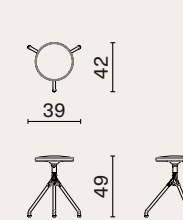

**AKRON
STOOL**

p.211
- 212

Height is adjustable

Akron low stool
M215