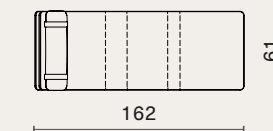

SITLT CHAISE LOUNGE p.27 - 32

Oak frame / Steel structure / Upholstered platform & cushion

Stilt chaise lounge
M2016-CH

TABLES / DESKS / OCCASIONALS

ASSEMBLY RECTANGULAR TABLE p.73 - 76

Tempered glass top / Oak & cast aluminium legs