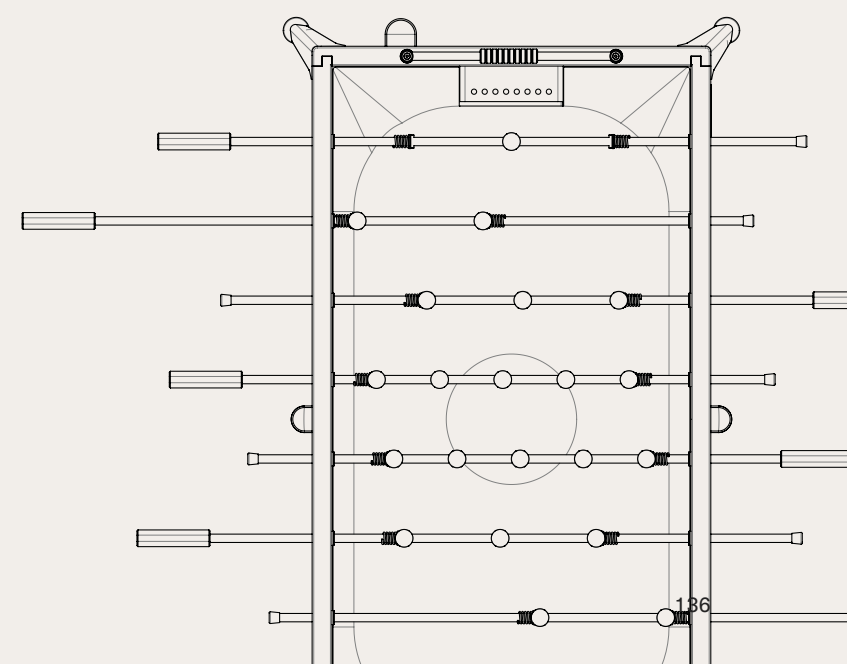

FOOSBALL TABLE
p. 159