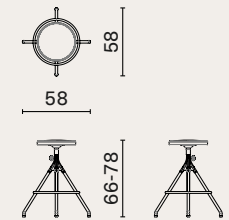

Akron counter stool
M215-C