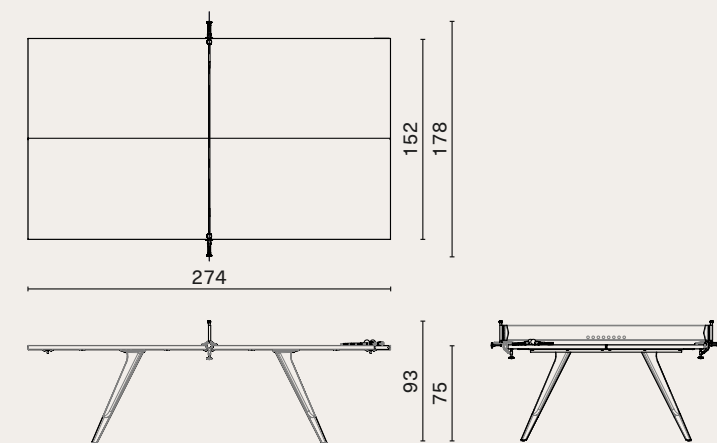

Chess board
M4004

Container box

FOOSBALL TABLE p.161 - 166

Oak frame / Steel rods / Cast iron legs / Grey concrete top / Brass

Foosball table
M4002

PING PONG TABLE p.153 - 158

Oak top / Cast iron legs / Leather net / Brass

Ping Pong table
M251

**POKER
TABLE** p.169
- 172

Oak frame / Leather and black felt top / Cast iron base

Ping Pong table
M4003

**SHUFFLEBOARD
TABLE** p.173
- 178

Oak & leather top / Oak frame / Cast iron base