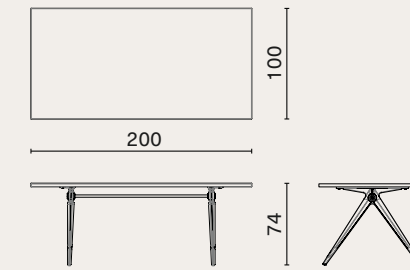

Compass dining table medium
M188-M