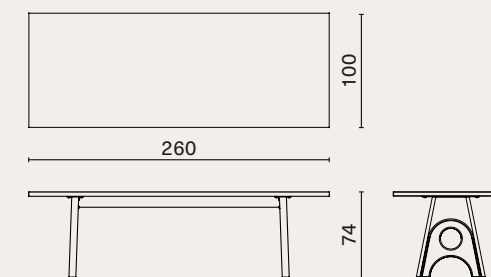

Foundry A table extra large
M1001-XL