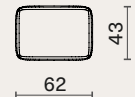

Stilt ottoman
M2016-O