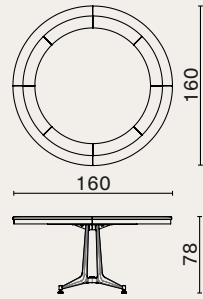

**POKER
TABLE** p.169
- 172

Oak frame / Leather and black felt top / Cast iron base

Ping Pong table
M4003

**SHUFFLEBOARD
TABLE** p.173
- 178

Oak & leather top / Oak frame / Cast iron base