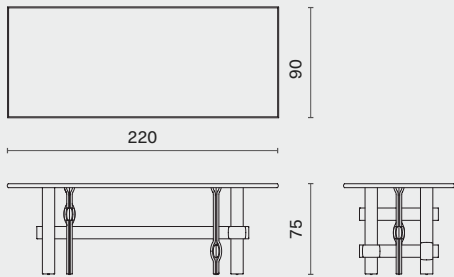

DISTRICT EIGHT

Oak

KNOT RECTANGULAR TABLE

DISTRICT EIGHT

M1016-RE

DIMENSION

PACKAGING INFO

Knot Rectangular Table Small
M1016-RE-SML

L180 W80 H75 (cm)
L71 W31.5 H29.8 (inch)

Complete

Gross TBA / CBM TBA

Knot Rectangular Table Medium
M1016-RE-MED

L220 W90 H75 (cm)
L86.8 W35.5 H29.8 (inch)

Complete

Gross TBA / CBM TBA

Knot Rectangular Table Large
M1016-RE-LAG

L260 W100 H75 (cm)
L102.5 W39.5 H29.8 (inch)

Complete

Gross TBA / CBM TBA

Knot Rectangular Table Extra Large
M1016-RE-EXL

L300 W120 H75 (cm)
L118.3 W47.3 H29.8 (inch)

Complete

Gross TBA / CBM TBA