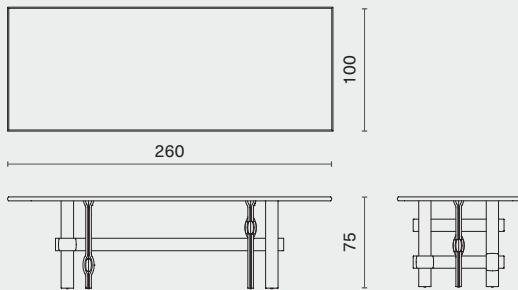

DISTRICT EIGHT

Oak

KNOT RECTANGULAR TABLE

DISTRICT EIGHT

M1016-RE

DIMENSION

PACKAGING INFO

Knot Rectangular Table Small
M1016-RE-SML

L180 W80 H75 (cm)
L71 W31.5 H29.8 (inch)

Complete

Gross TBA / CBM TBA

Knot Rectangular Table Medium
M1016-RE-MED

L220 W90 H75 (cm)
L86.8 W35.5 H29.8 (inch)

Complete

Gross TBA / CBM TBA

Knot Rectangular Table Large
M1016-RE-LAG

L260 W100 H75 (cm)
L102.5 W39.5 H29.8 (inch)

Complete

Gross TBA / CBM TBA

Knot Rectangular Table Extra Large
M1016-RE-EXL

L300 W120 H75 (cm)
L118.3 W47.3 H29.8 (inch)

Complete

Gross TBA / CBM TBA