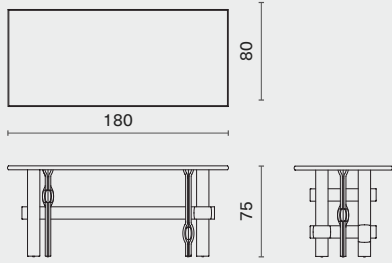

DISTRICT EIGHT

Oak

KNOT RECTANGULAR TABLE

DISTRICT EIGHT

M1016-RE

DIMENSION

PACKAGING INFO

Knot Rectangular Table Small
M1016-RE-SML

L180 W80 H75 (cm)
L71 W31.5 H29.8 (inch)

Complete

Gross TBA / CBM TBA

Knot Rectangular Table Medium
M1016-RE-MED

L220 W90 H75 (cm)
L86.8 W35.5 H29.8 (inch)

Complete

Gross TBA / CBM TBA

Knot Rectangular Table Large
M1016-RE-LAG

L260 W100 H75 (cm)
L102.5 W39.5 H29.8 (inch)

Complete

Gross TBA / CBM TBA

Knot Rectangular Table Extra Large
M1016-RE-EXL

L300 W120 H75 (cm)
L118.3 W47.3 H29.8 (inch)

Complete

Gross TBA / CBM TBA