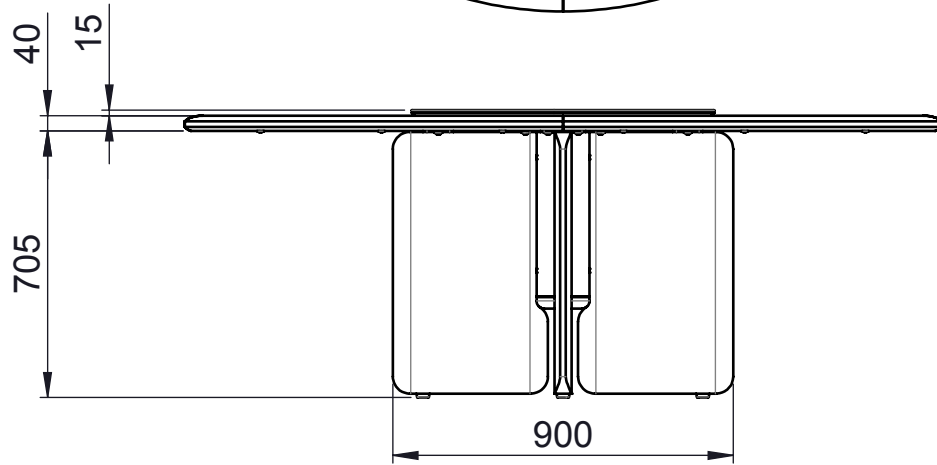

☐ DEVELOPMENT
☒ PRODUCTION

COMPONENT NO.

M1010

APPROVED BY:
HIEU

DRAWN BY:
HIEU

DATE:
20 Dec 21

REVISION:
00

PAGE:
2 OF 13

DISTRICT EIGHT

DESCRIPTION

Faifo Dining Table

WEIGHT (KG)

SCALE:
1:20 A4