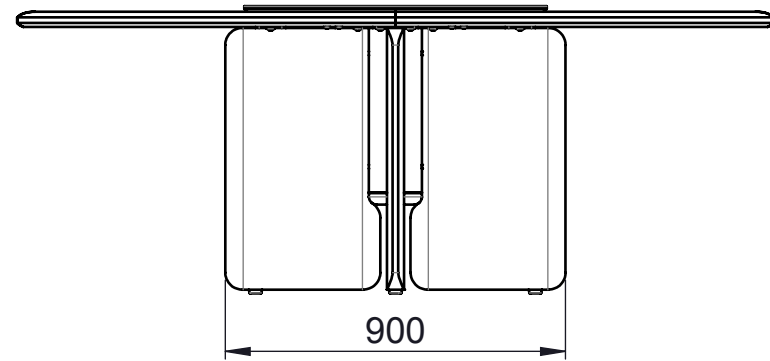

☐ DEVELOPMENT
☒ PRODUCTION

COMPONENT NO.

M1010

APPROVED BY:
HIEU

DRAWN BY:
HIEU

DATE:
20 Dec 21

REVISION:
00

PAGE:
2 OF 13

DISTRICT EIGHT

DESCRIPTION

Faifo Dining Table

WEIGHT (KG)

SCALE:
1:20 A4