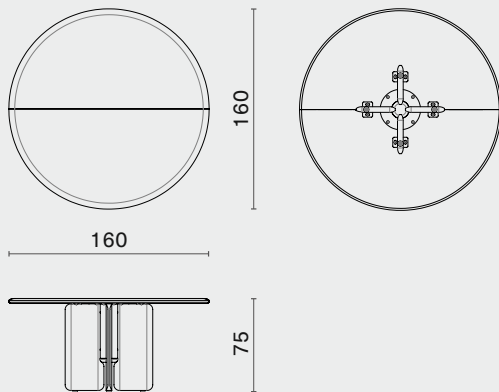

**FAIFO ROUND TABLE
SMALL**

M1010-S

DISTRICT EIGHT

Fir / Blackened Steel

FAIFO ROUND TABLE

DISTRICT EIGHT

M1010

DIMENSION (cm)

FAIFO ROUND TABLE
M1010-XL

EXTRA LARGE
L200 W200 H77

PACKAGING INFO

Table Top

Gross 52kg / CBM 0.47

Marble Lazy Susan

Gross 115kg / CBM 0.07

Legs

Gross 33.5kg / CBM 0.40

FAIFO ROUND TABLE
M1010-M

MEDIUM
L160 W160 H75

Table Top

CBM 0.32

Legs

CBM 0.28

FAIFO ROUND TABLE
M1010-S

SMALL
L120 W120 H75

Table Top

CBM 0.32

Legs

CBM 0.30