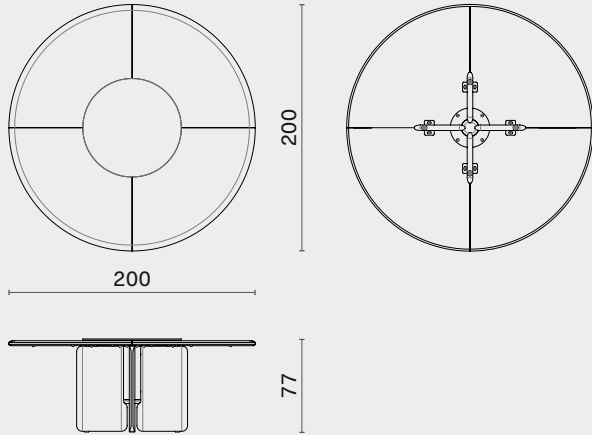

**FAIFO ROUND TABLE
SMALL**

M1010-S

DISTRICT EIGHT

Fir / Blackened Steel

FAIFO ROUND TABLE

DISTRICT EIGHT

M1010

DIMENSION (cm)

FAIFO ROUND TABLE
M1010-XL

EXTRA LARGE
L200 W200 H77

PACKAGING INFO

Table Top

Gross 52kg / CBM 0.47

Marble Lazy Susan

Gross 115kg / CBM 0.07

Legs

Gross 33.5kg / CBM 0.40

FAIFO ROUND TABLE
M1010-M

MEDIUM
L160 W160 H75

Table Top

CBM 0.32

Legs

CBM 0.28

FAIFO ROUND TABLE
M1010-S