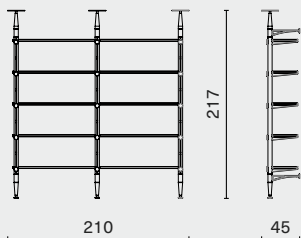

INUMBRA WALL MOUNTED SHELVING

DISTRICT EIGHT

M3007

DIMENSION (cm)

PACKAGING INFO

INUMBRA MEDIUM 2-MODULE SET
M3007-SET A-M

L210 W45 H217

Complete

Gross 122,5kg / CBM 0.47

INUMBRA MEDIUM 3-MODULE SET
M3007-SET B-M

L305 W45 H217

Complete

Gross 172,5kg / CBM 0.69