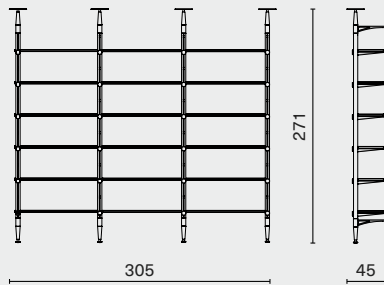

INUMBRA LARGE 4-MODULE SET
M3007-M-SET C

L400 W45 H271

Complete

Gross TBA / CBM TBA