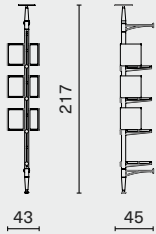

DIMENSION (cm)

PACKAGING INFO

INUMBRA LARGE 2-MODULE SET
M3007-SET A-L

L210 W45 H271

Complete

Gross TBA / CBM TBA

INUMBRA LARGE 3-MODULE SET
M3007-SET B-L

L305 W45 H271

Complete

Gross TBA / CBM TBA

INUMBRA LARGE 4-MODULE SET
M3007-M-SET C

L400 W45 H271

Complete

Gross TBA / CBM TBA

INUMBRA WALL MOUNTED SHELVING

DISTRICT EIGHT

M3007

DIMENSION (cm)

PACKAGING INFO

INUMBRA SINGLE POST SET
M3007-SET A-CP

2 CABINETS
L43 W45 H217

Complete

Gross TBA / CBM TBA

INUMBRA SINGLE POST SET
M3007-SET B-CP

3 CABINETS
L43 W45 H217

Complete

Gross TBA / CBM TBA

INUMBRA SINGLE POST SET
M3007-SET C-CP

4 CABINETS
L43 W45 H217

Complete

Gross TBA / CBM TBA

INUMBRA WALL MOUNTED SHELVING