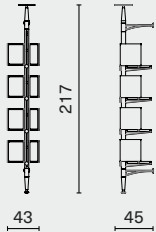

M3007

DIMENSION (cm)

PACKAGING INFO

INUMBRA SINGLE POST SET
M3007-SET A-CP

2 CABINETS
L43 W45 H217

Complete

Gross TBA / CBM TBA

INUMBRA SINGLE POST SET
M3007-SET B-CP

3 CABINETS
L43 W45 H217

Complete

Gross TBA / CBM TBA

INUMBRA SINGLE POST SET
M3007-SET C-CP

4 CABINETS
L43 W45 H217

Complete

Gross TBA / CBM TBA

INUMBRA WALL MOUNTED SHELVING