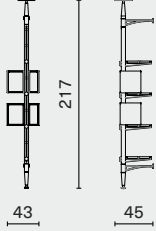

DIMENSION (cm)

PACKAGING INFO

INUMBRA LARGE 2-MODULE SET
M3007-SET A-L

L210 W45 H271

Complete

Gross TBA / CBM TBA

INUMBRA LARGE 3-MODULE SET
M3007-SET B-L

L305 W45 H271

Complete

Gross TBA / CBM TBA

INUMBRA LARGE 4-MODULE SET
M3007-M-SET C

L400 W45 H271

Complete

Gross TBA / CBM TBA

INUMBRA WALL MOUNTED SHELVING

DISTRICT EIGHT

M3007

DIMENSION (cm)

PACKAGING INFO

INUMBRA SINGLE POST SET
M3007-SET A-CP

2 CABINETS
L43 W45 H217

Complete

Gross TBA / CBM TBA

INUMBRA SINGLE POST SET
M3007-SET B-CP

3 CABINETS
L43 W45 H217

Complete

Gross TBA / CBM TBA

INUMBRA SINGLE POST SET
M3007-SET C-CP

4 CABINETS
L43 W45 H217

Complete

Gross TBA / CBM TBA

INUMBRA WALL MOUNTED SHELVING