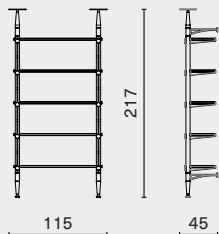

DISTRICT EIGHT

Oak cabinet and post / Steel components
/ Brass details

INUMBRA WALL MOUNTED SHELVING

DISTRICT EIGHT

M3007

DIMENSION (cm)

PACKAGING INFO

INUMBRA STANDARD
M3007-M

MEDIUM
L115 W45 H217

Complete L235 W52 H20cm / Gross 72,5kg / CBM 0.27

INUMBRA EXTENSION
M3007-EX-M

MEDIUM
L105 W45 H217

Complete L235 W47 H20cm / Gross 50kg / CBM 0.24

INUMBRA STANDARD
M3007-L

LARGE
L115 W45 H271

Complete L285 W52 H22cm / Gross 72,5kg / CBM 0.27

INUMBRA EXTENSION
M3007-EX-L

LARGE
L105 W45 H271

Complete L289 W47 H22cm / Gross 50kg / CBM 0.24

INUMBRA WALL MOUNTED SHELVING

DISTRICT EIGHT

M3007

DIMENSION (cm)