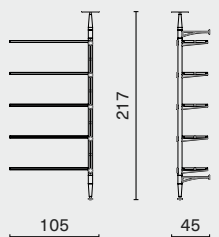

DISTRICT EIGHT

Oak cabinet and post / Steel components
/ Brass details

INUMBRA WALL MOUNTED SHELVING

DISTRICT EIGHT

M3007

DIMENSION (cm)

PACKAGING INFO

INUMBRA STANDARD
M3007-M

MEDIUM
L115 W45 H217

Complete L235 W52 H20cm / Gross 72,5kg / CBM 0.27

INUMBRA EXTENSION
M3007-EX-M

MEDIUM
L105 W45 H217

Complete L235 W47 H20cm / Gross 50kg / CBM 0.24

INUMBRA STANDARD
M3007-L

LARGE
L115 W45 H271

Complete L285 W52 H22cm / Gross 72,5kg / CBM 0.27

INUMBRA EXTENSION
M3007-EX-L

LARGE
L105 W45 H271

Complete L289 W47 H22cm / Gross 50kg / CBM 0.24

INUMBRA WALL MOUNTED SHELVING

DISTRICT EIGHT

M3007

DIMENSION (cm)