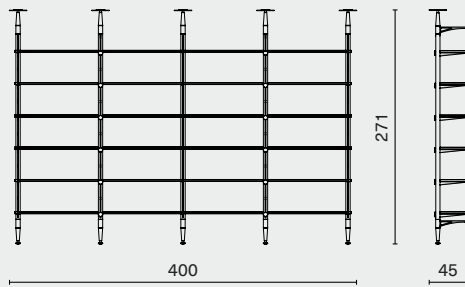

INUMBRA WALL MOUNTED SHELVING

DISTRICT EIGHT

M3007

DIMENSION (cm)

PACKAGING INFO

INUMBRA LARGE 2-MODULE SET
M3007-SET A-L

L210 W45 H271

Complete

Gross TBA / CBM TBA

INUMBRA LARGE 3-MODULE SET
M3007-SET B-L

L305 W45 H271

Complete

Gross TBA / CBM TBA

INUMBRA LARGE 4-MODULE SET
M3007-M-SET C

L400 W45 H271

Complete

Gross TBA / CBM TBA