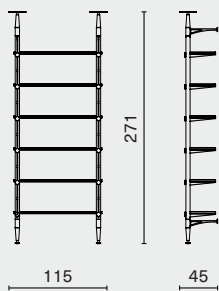

MEDIUM
L115 W45 H217

Complete L235 W52 H20cm / Gross 72,5kg / CBM 0.27

INUMBRA EXTENSION
M3007-EX-M

MEDIUM
L105 W45 H217

Complete L235 W47 H20cm / Gross 50kg / CBM 0.24

INUMBRA STANDARD
M3007-L

LARGE
L115 W45 H271

Complete L285 W52 H22cm / Gross 72,5kg / CBM 0.27

INUMBRA EXTENSION
M3007-EX-L

LARGE
L105 W45 H271

Complete L289 W47 H22cm / Gross 50kg / CBM 0.24

INUMBRA WALL MOUNTED SHELVING

DISTRICT EIGHT

M3007

DIMENSION (cm)