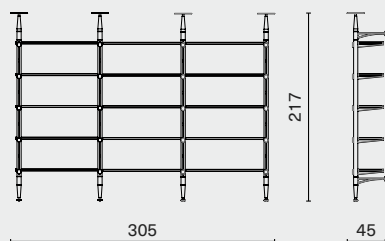

INUMBRA MEDIUM 4-MODULE SET
M3007-SET C-M

L400 W45 H217

Complete

Gross 222,5kg / CBM 0.91