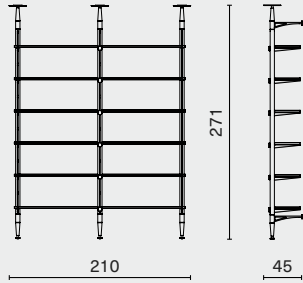

DIMENSION (cm)

PACKAGING INFO

INUMBRA LARGE 2-MODULE SET
M3007-SET A-L

L210 W45 H271

Complete

Gross TBA / CBM TBA

INUMBRA LARGE 3-MODULE SET
M3007-SET B-L

L305 W45 H271