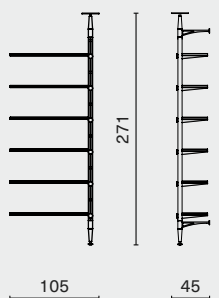

MEDIUM
L115 W45 H217

Complete L235 W52 H20cm / Gross 72,5kg / CBM 0.27

INUMBRA EXTENSION
M3007-EX-M

MEDIUM
L105 W45 H217

Complete L235 W47 H20cm / Gross 50kg / CBM 0.24

INUMBRA STANDARD
M3007-L

LARGE
L115 W45 H271

Complete L285 W52 H22cm / Gross 72,5kg / CBM 0.27

INUMBRA EXTENSION
M3007-EX-L

LARGE
L105 W45 H271

Complete L289 W47 H22cm / Gross 50kg / CBM 0.24

INUMBRA WALL MOUNTED SHELVING

DISTRICT EIGHT

M3007

DIMENSION (cm)