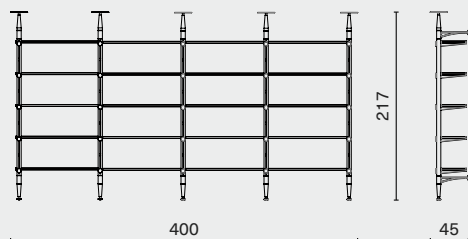

Gross 172,5kg / CBM 0.69

INUMBRA MEDIUM 4-MODULE SET
M3007-SET C-M

L400 W45 H217

Complete

Gross 222,5kg / CBM 0.91

INUMBRA WALL MOUNTED SHELVING

DISTRICT EIGHT

M3007

DIMENSION (cm)

PACKAGING INFO

INUMBRA LARGE 2-MODULE SET
M3007-SET A-L

L210 W45 H271

Complete

Gross TBA / CBM TBA

INUMBRA LARGE 3-MODULE SET
M3007-SET B-L

L305 W45 H271