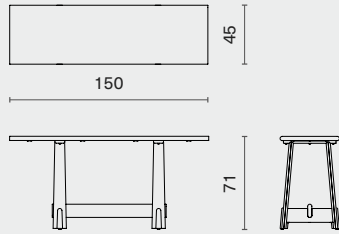

DISTRICT EIGHT

Oak

ODETTE CONSOLE

M1017-CONS

DISTRICT EIGHT

DIMENSION

Odette Console - Small
M1017-CONS-SML

L150 W45 H71 (cm)
L59.3 W17.8 H30 (inch)

PACKAGING INFO

Complete

Gross TBA / CBM TBA

Odette Console - Medium
M1017-CONS-MED

L200 W45 H71 (cm)
L78.8 W17.8 H30 (inch)