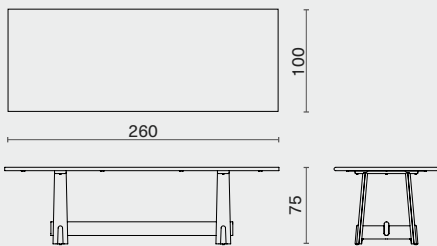

L180 W80 H74 (cm)
L71 W31.5 H29.3 (inch)

Complete

Gross TBA / CBM TBA

Odette Dining Table - Medium
M1017-RE-MED

L220 W90 H74 (cm)
L86.8 W35.5 H29.3 (inch)

Complete

Gross TBA / CBM TBA

Odette Dining Table - Large
M1017-RE-LAG

L260 W100 H74 (cm)
L102.5 W39.5 H29.3 (inch)

Complete

Gross TBA / CBM TBA

Odette Dining Table - Extra Large
M1017-RE-EXL

L300 W120 H74 (cm)
L118.3 W47.3 H29.3 (inch)

Complete

Gross TBA / CBM TBA