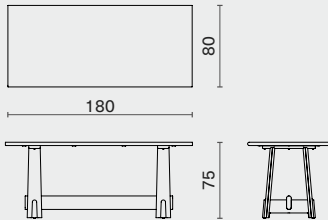

DISTRICT EIGHT

Oak

ODETTE DINING TABLE

DISTRICT EIGHT

M1017-RE-

DIMENSION

PACKAGING INFO

Odette Dining Table - Small
M1017-RE-SML

L180 W80 H74 (cm)
L71 W31.5 H29.3 (inch)

Complete

Gross TBA / CBM TBA

Odette Dining Table - Medium
M1017-RE-MED

L220 W90 H74 (cm)
L86.8 W35.5 H29.3 (inch)

Complete

Gross TBA / CBM TBA

Odette Dining Table - Large
M1017-RE-LAG

L260 W100 H74 (cm)
L102.5 W39.5 H29.3 (inch)

Complete

Gross TBA / CBM TBA

Odette Dining Table - Extra Large
M1017-RE-EXL

L300 W120 H74 (cm)
L118.3 W47.3 H29.3 (inch)

Complete

Gross TBA / CBM TBA