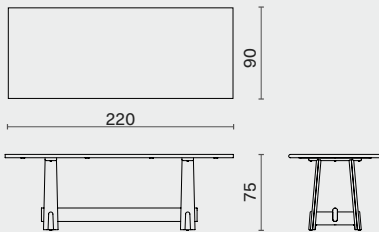

L180 W80 H74 (cm)
L71 W31.5 H29.3 (inch)

Complete

Gross TBA / CBM TBA

Odette Dining Table - Medium
M1017-RE-MED

L220 W90 H74 (cm)
L86.8 W35.5 H29.3 (inch)

Complete

Gross TBA / CBM TBA

Odette Dining Table - Large
M1017-RE-LAG

L260 W100 H74 (cm)
L102.5 W39.5 H29.3 (inch)

Complete

Gross TBA / CBM TBA

Odette Dining Table - Extra Large
M1017-RE-EXL

L300 W120 H74 (cm)
L118.3 W47.3 H29.3 (inch)

Complete

Gross TBA / CBM TBA